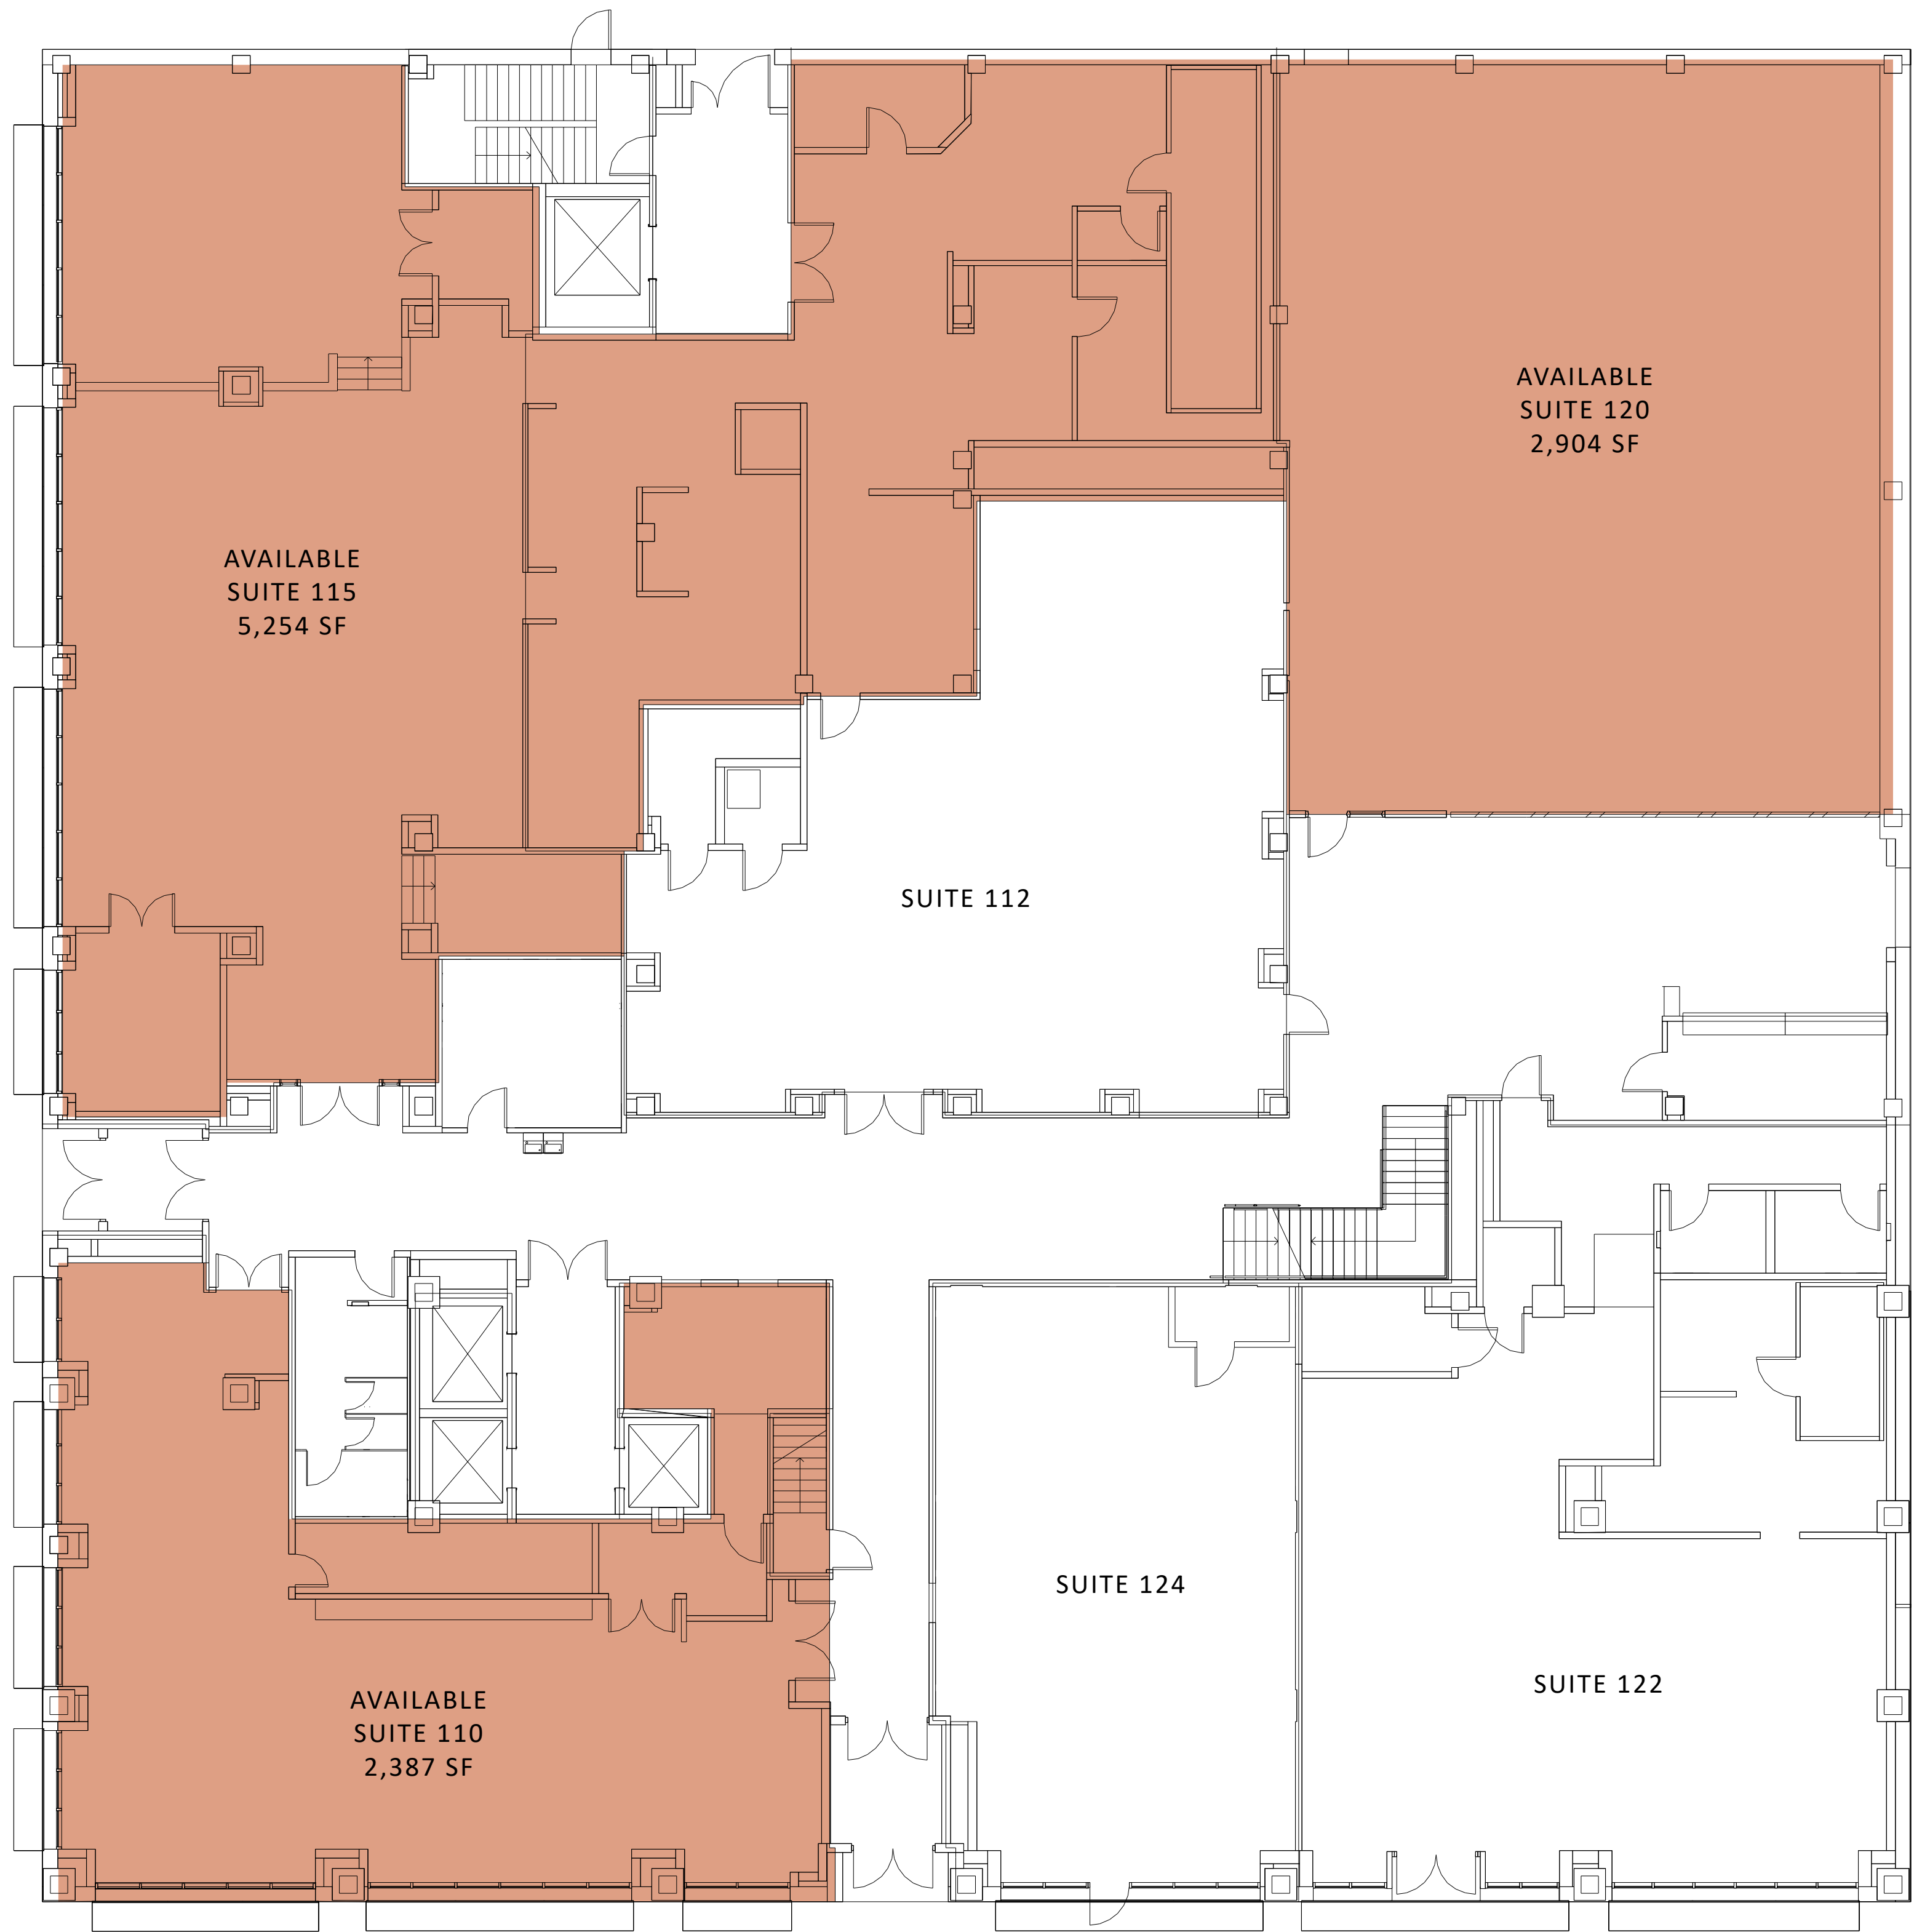

2ND STREET NE

1ST AVENUE NE

# The Roosevelt

200 1st Avenue Northeast  
Cedar Rapids, IA 52401

Ground Floor  
Updated 3.15.19