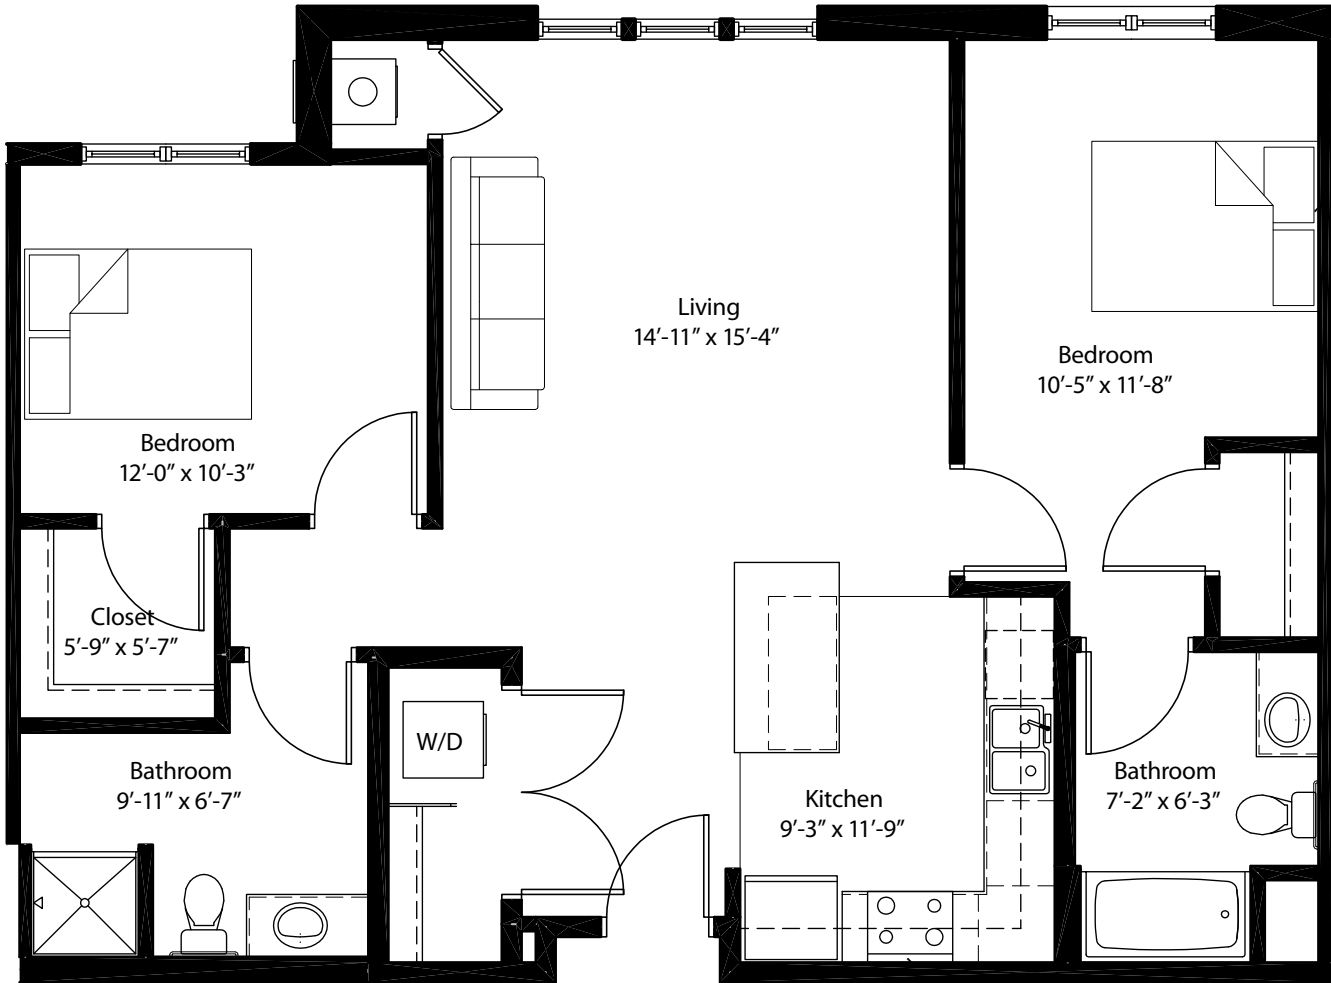

Unit B6 | 981-992 Square Feet

2 Bedroom | 2 Bath

Apartment #112, 114, 212, 214, 312, 314, 412, 414

Monthly Rent: _____

Quote Expires: _____

Notes:

*Please note that actual floor plans may vary slightly