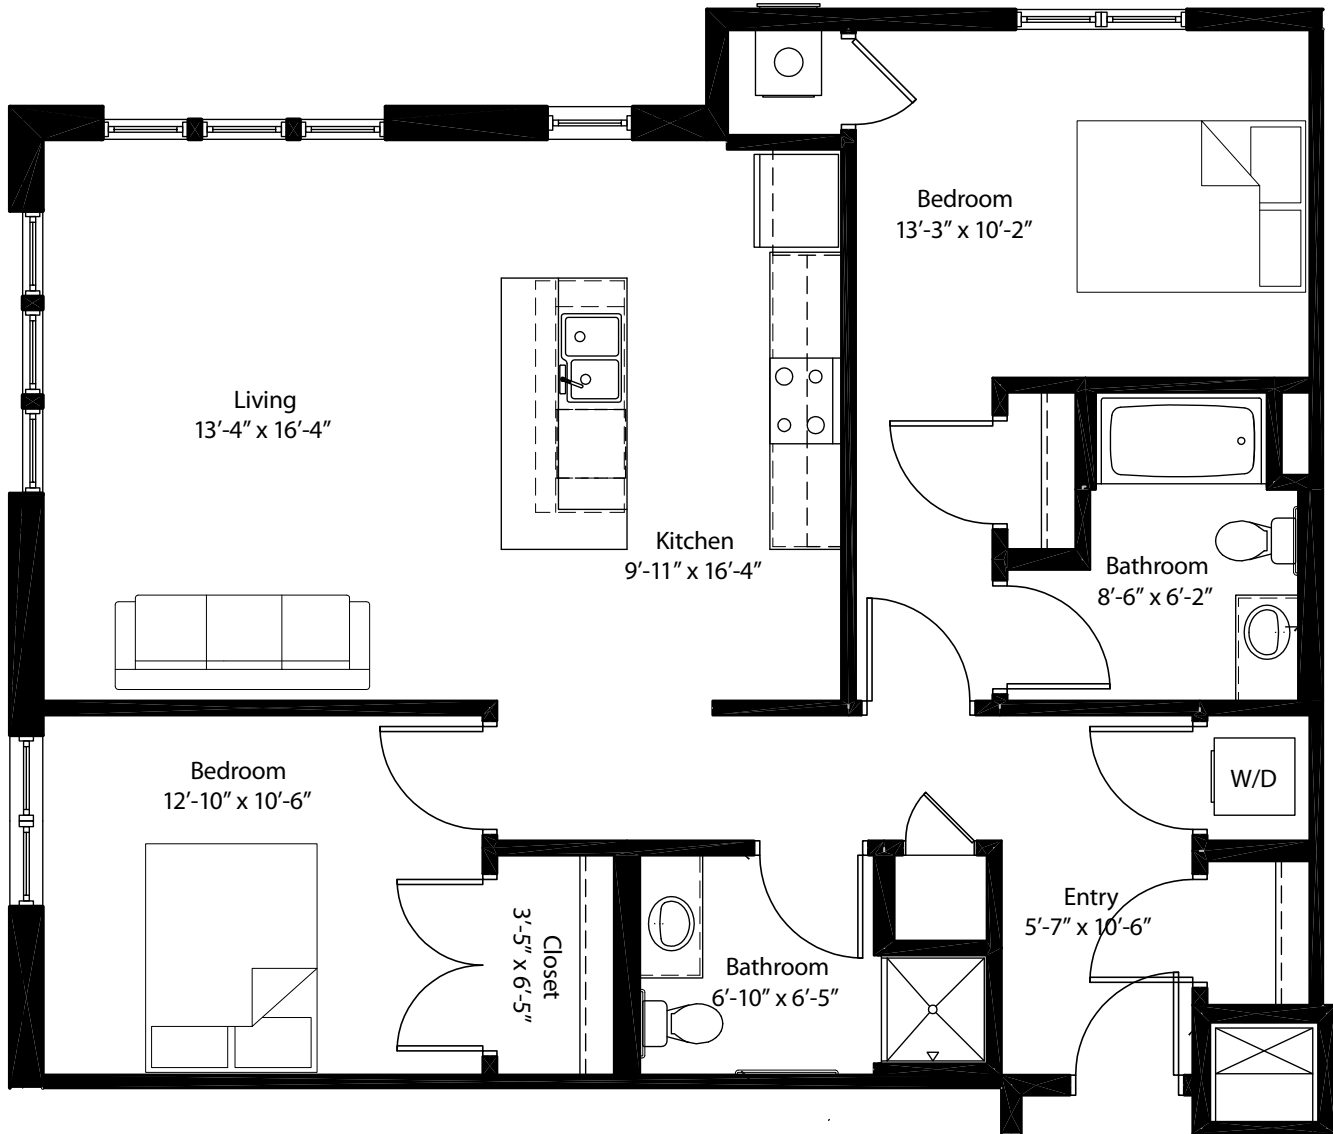

Unit B5 | 1,062 Square Feet

2 Bedroom | 2 Bath

Apartment #102, 128, 202, 228, 302, 328, 402, 428

Monthly Rent: _____

Quote Expires: _____

Notes:

*Please note that actual floor plans may vary slightly