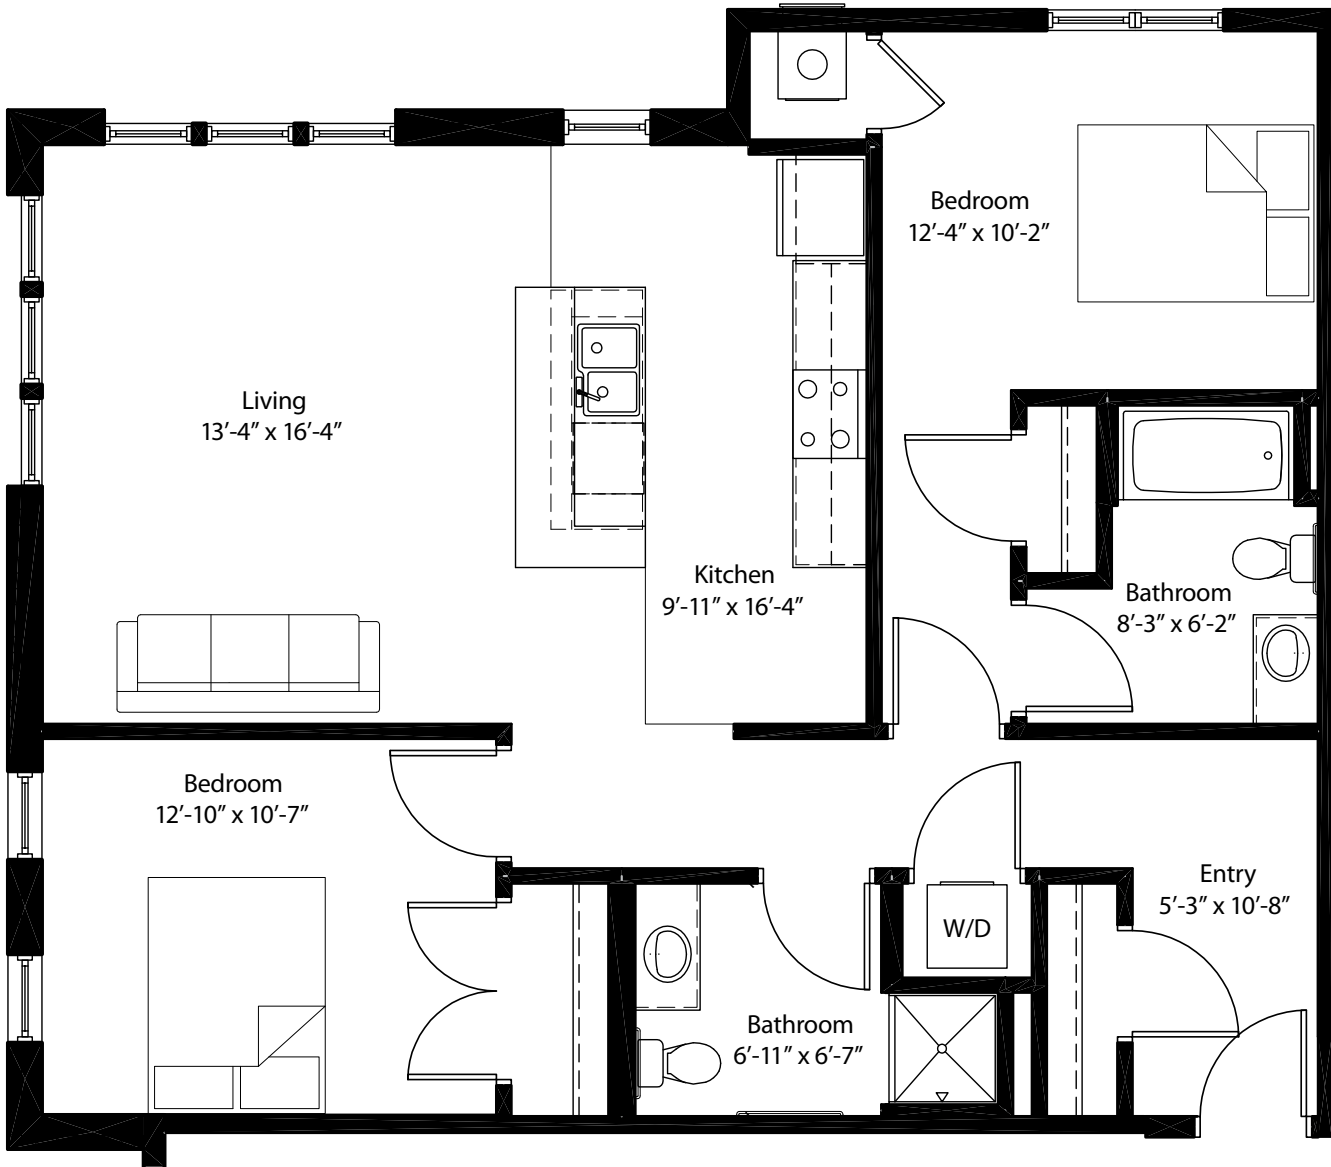

Unit B4 | 1,036 Square Feet

2 Bedroom | 2 Bath

Apartment #101, 127, 201, 227, 301, 327, 401, 427

Monthly Rent: _____

Quote Expires: _____

Notes:

*Please note that actual floor plans may vary slightly