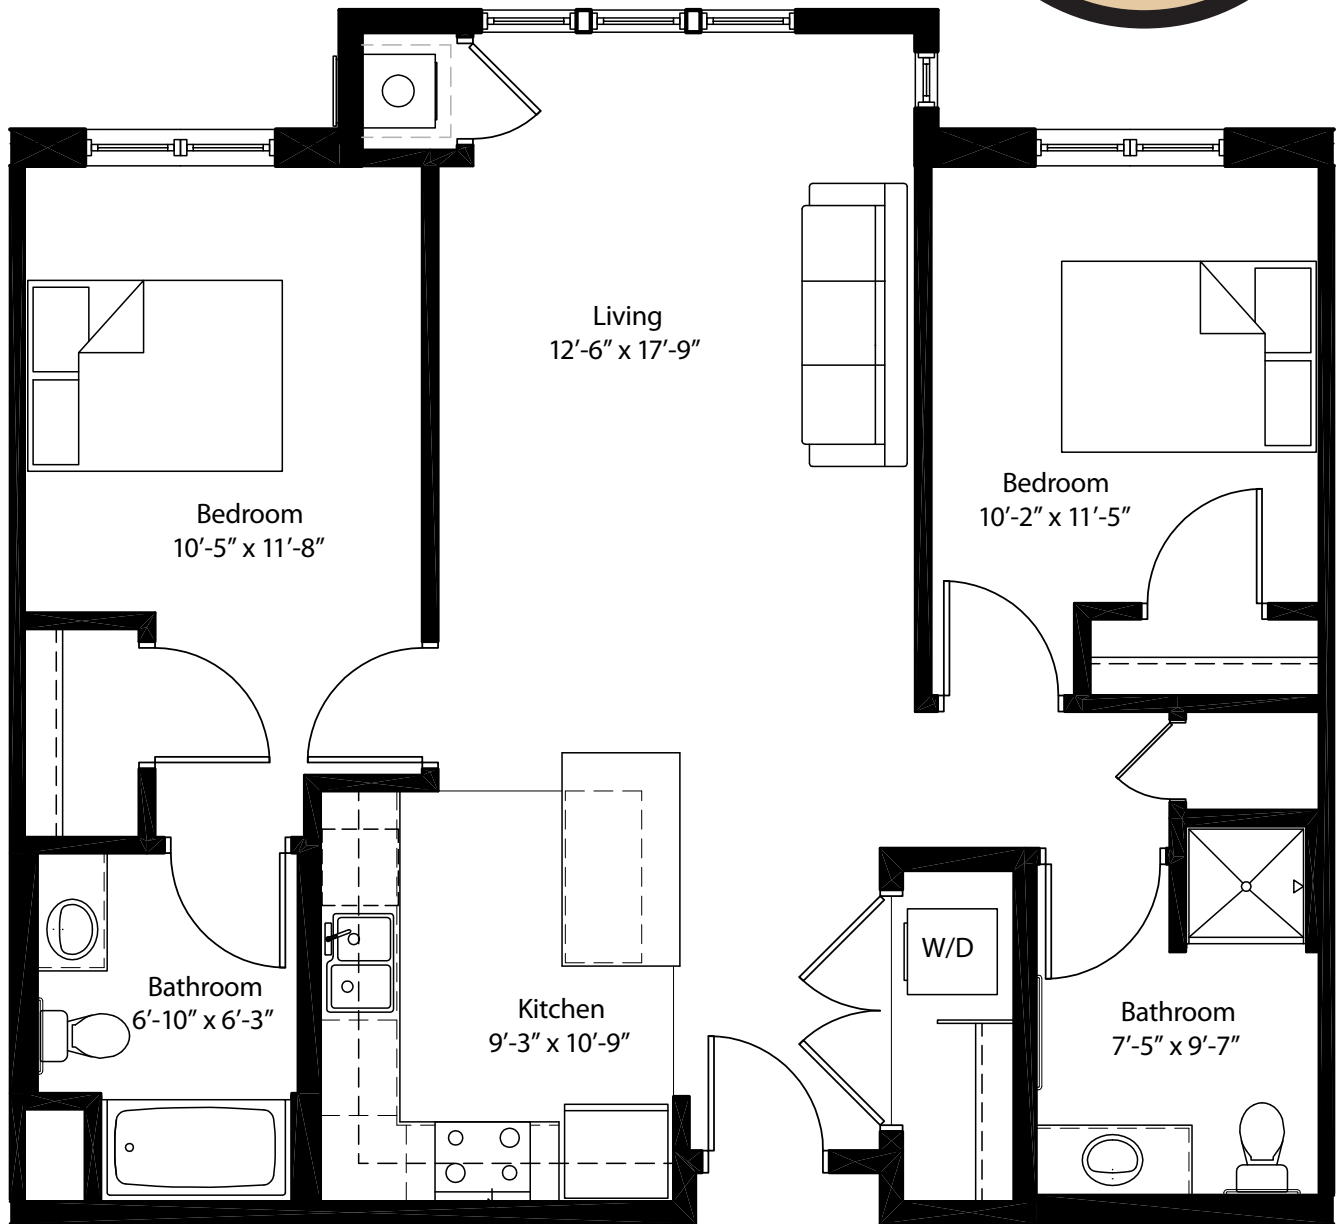

Unit B2 | 903-954 Square Feet

2 Bedroom | 2 Bath

Apartment #106, 116, 117, 125, 206, 216, 217, 225, 306

316, 317, 325, 406, 416, 417, 425

Monthly Rent: _____

Quote Expires: _____

Notes:

*Please note that actual floor plans may vary slightly