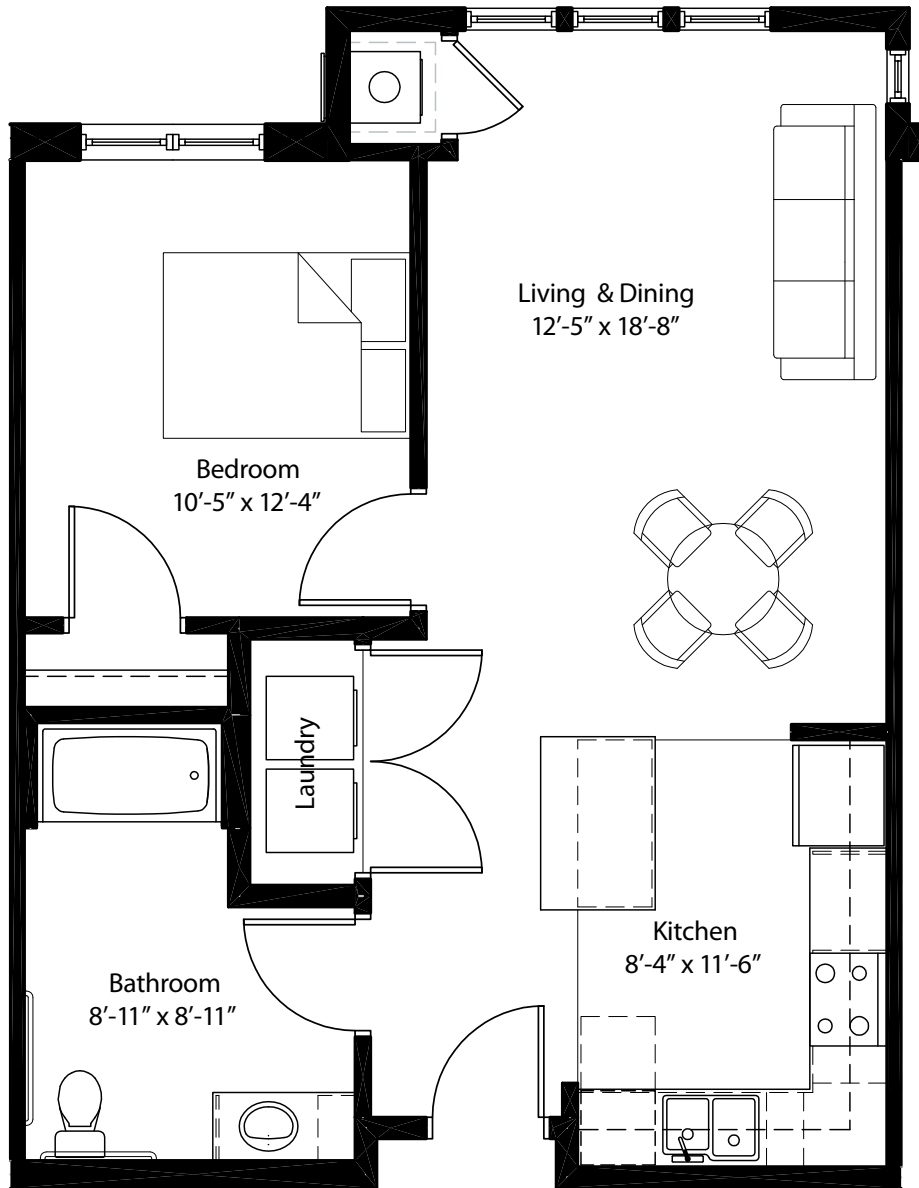

Unit C1 | 672 Square Feet

1 Bedroom | 1 Bath
Apartment #204

*Please note that actual floor plans may vary slightly

Monthly Rent: _____

Quote Expires: _____

Notes: