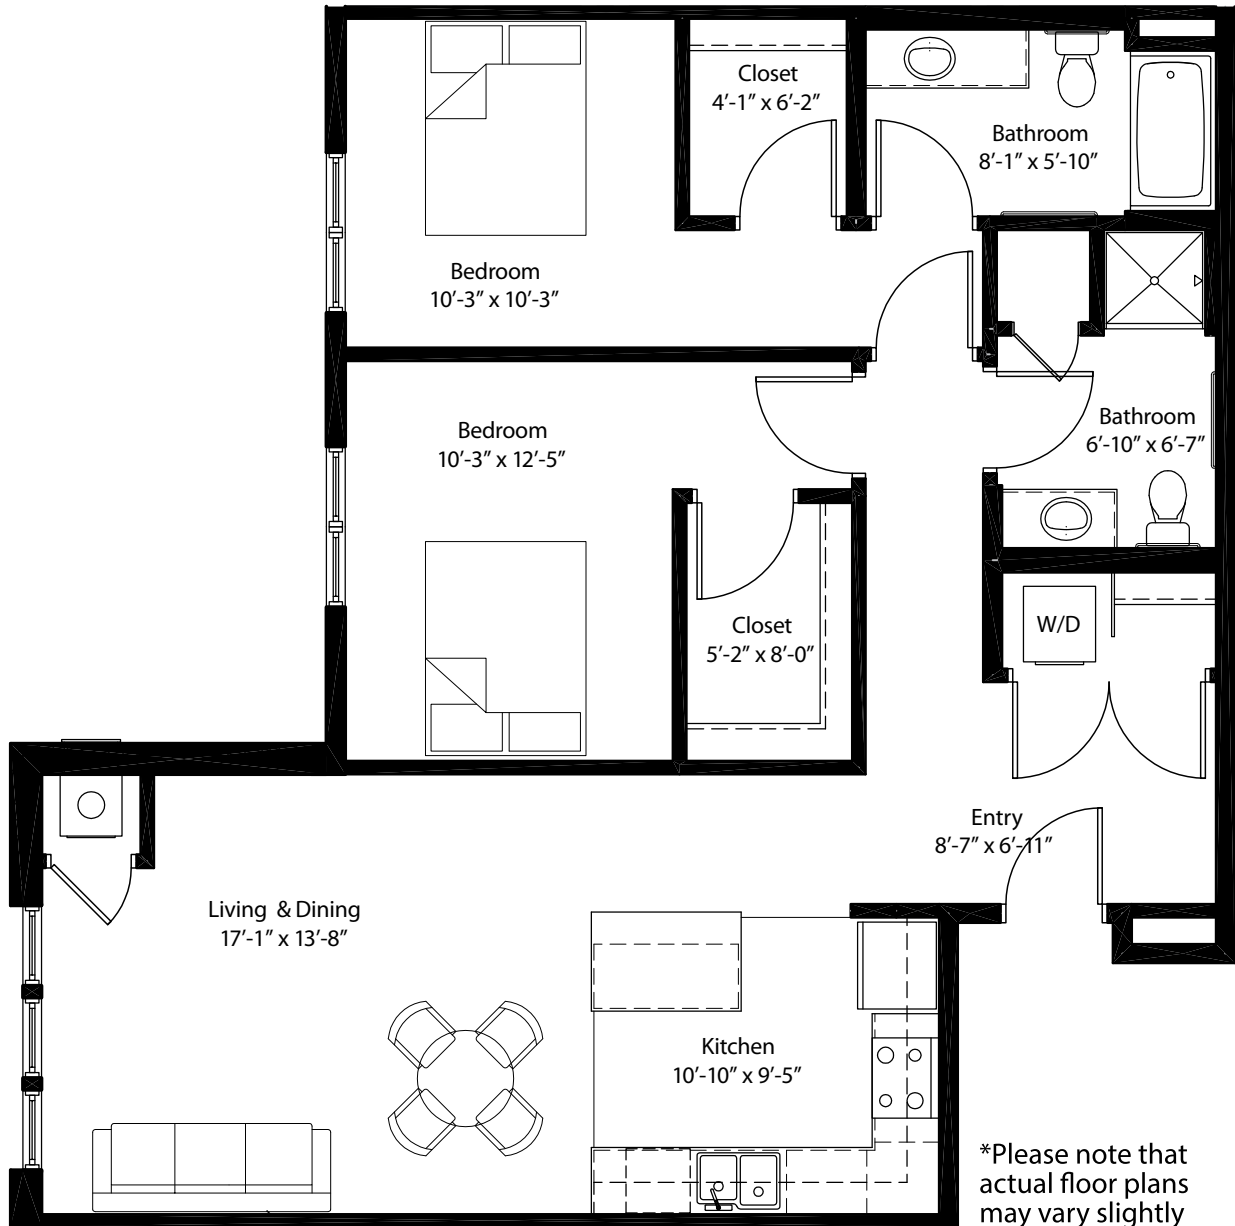

Unit B8 | 1,050 Square Feet

2 Bedroom | 2 Bath

Apartment #103, 126, 203, 226, 303, 326, 403, 426

Monthly Rent: _____

Quote Expires: _____

Notes: