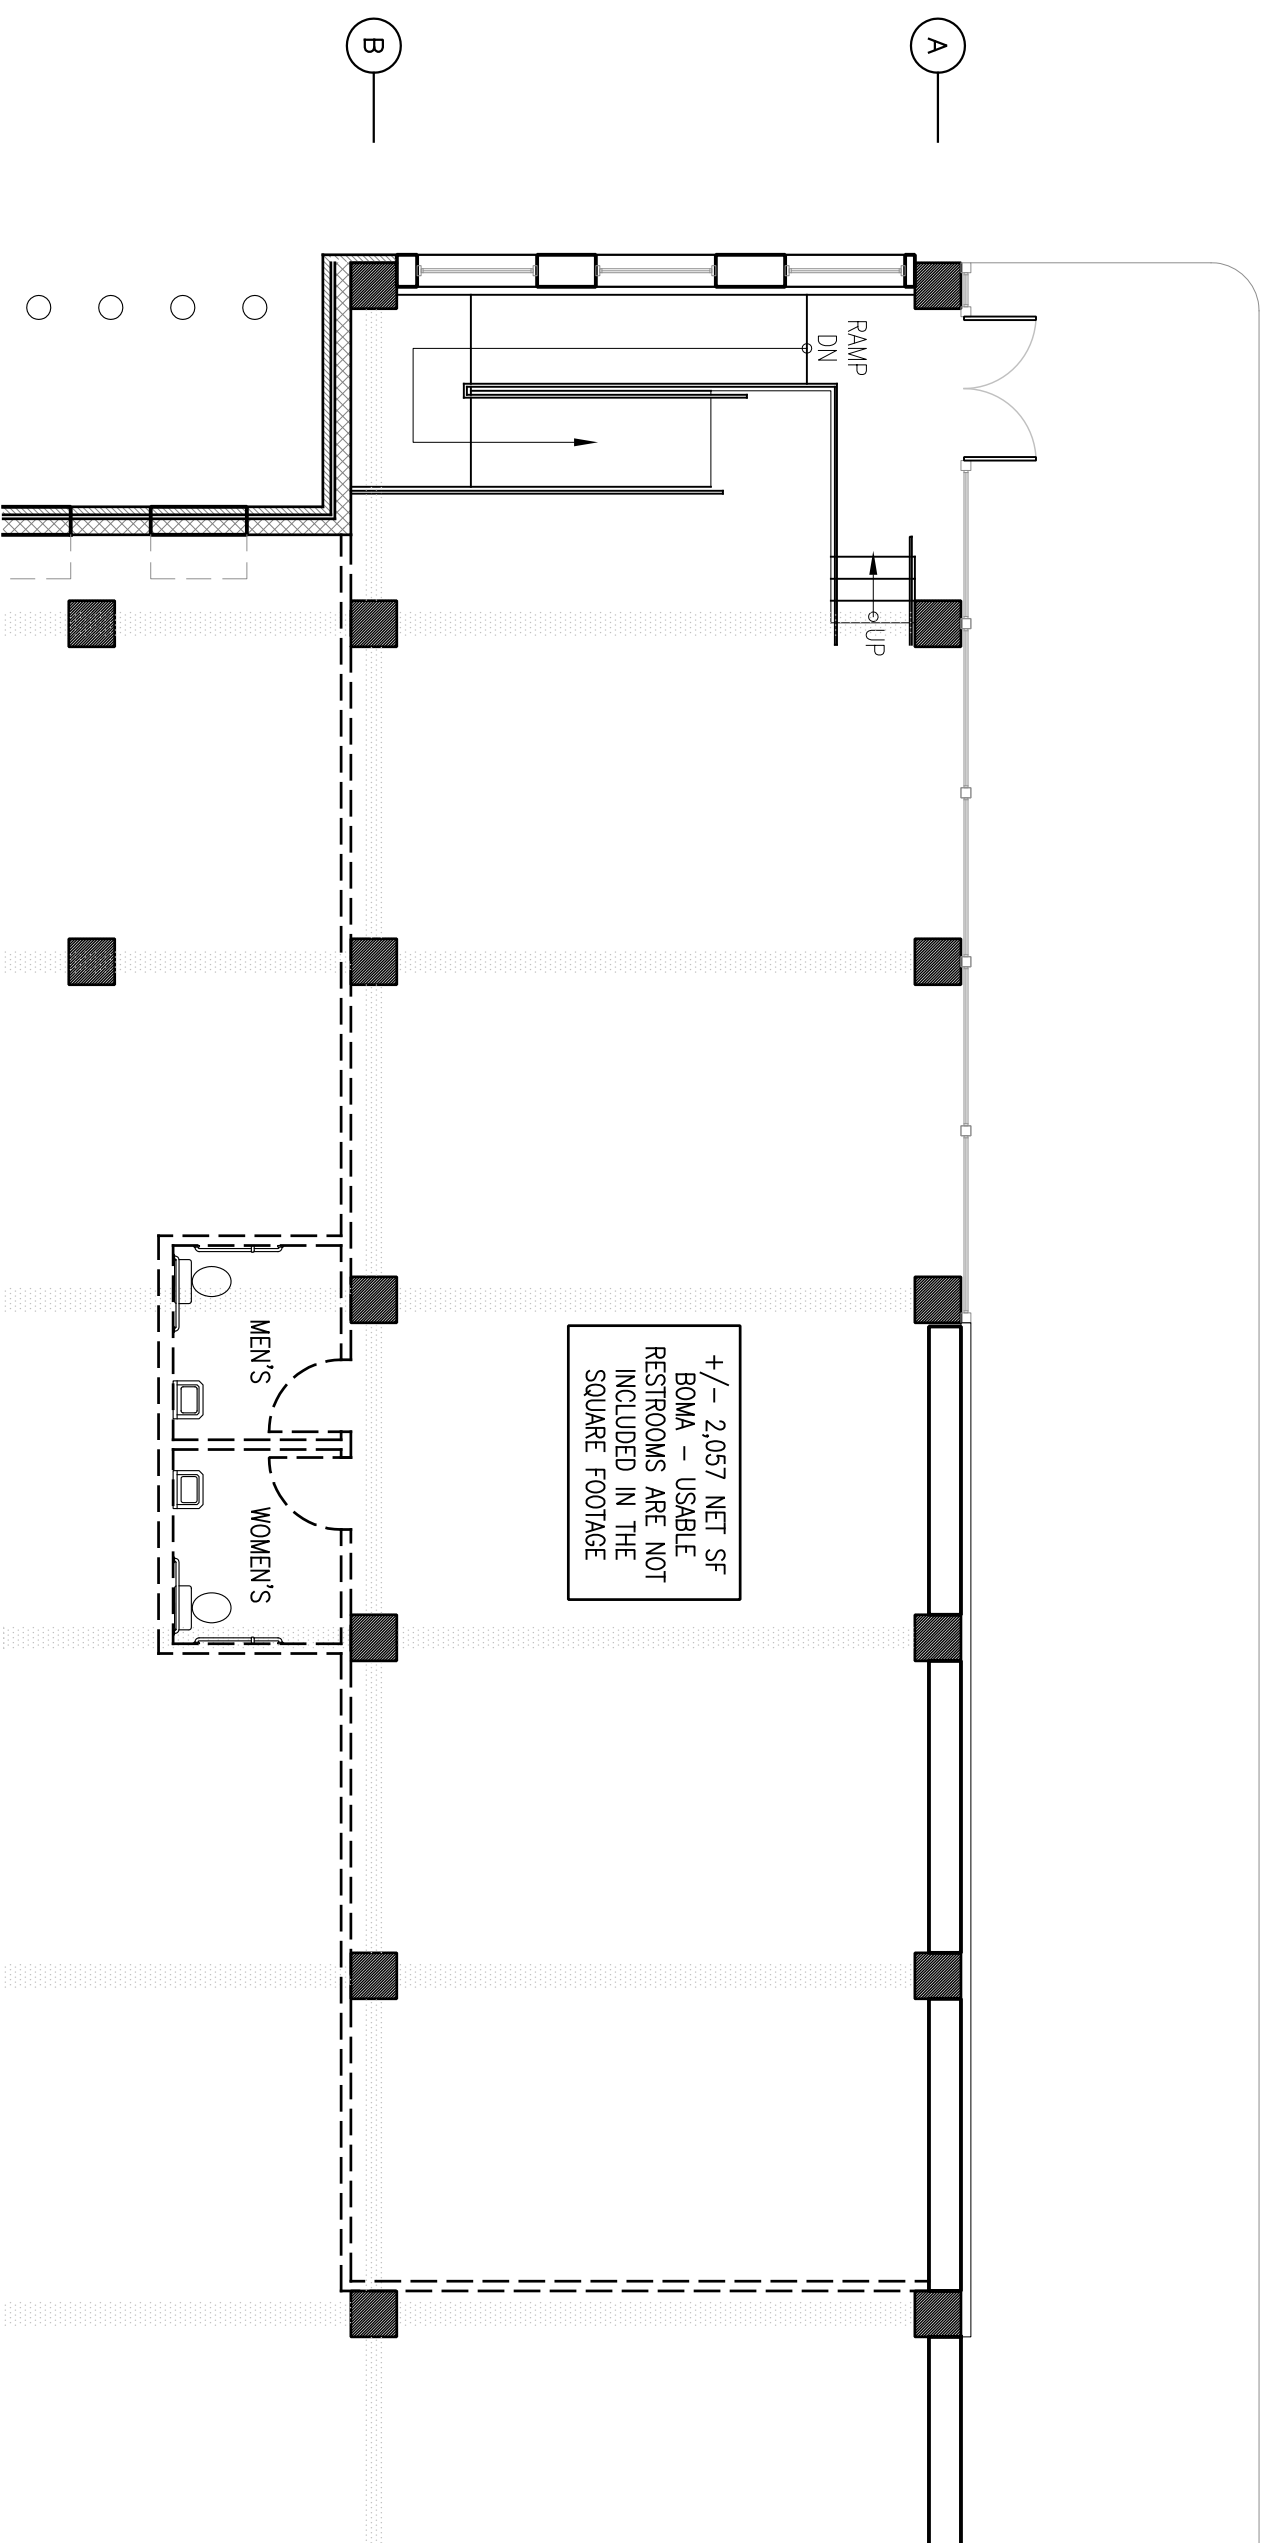

10TH STREET

LOWER LEVEL TENANT

GRAND BOULEVARD TENANT SPACE

10TH AND GRAND BLVD.
KANSAS CITY, MISSOURI

SHEET REF:

N/A

REVISION

PROJECT NO.

SCALE:

1/8" = 1'-0"

DATE:

12/12/2013