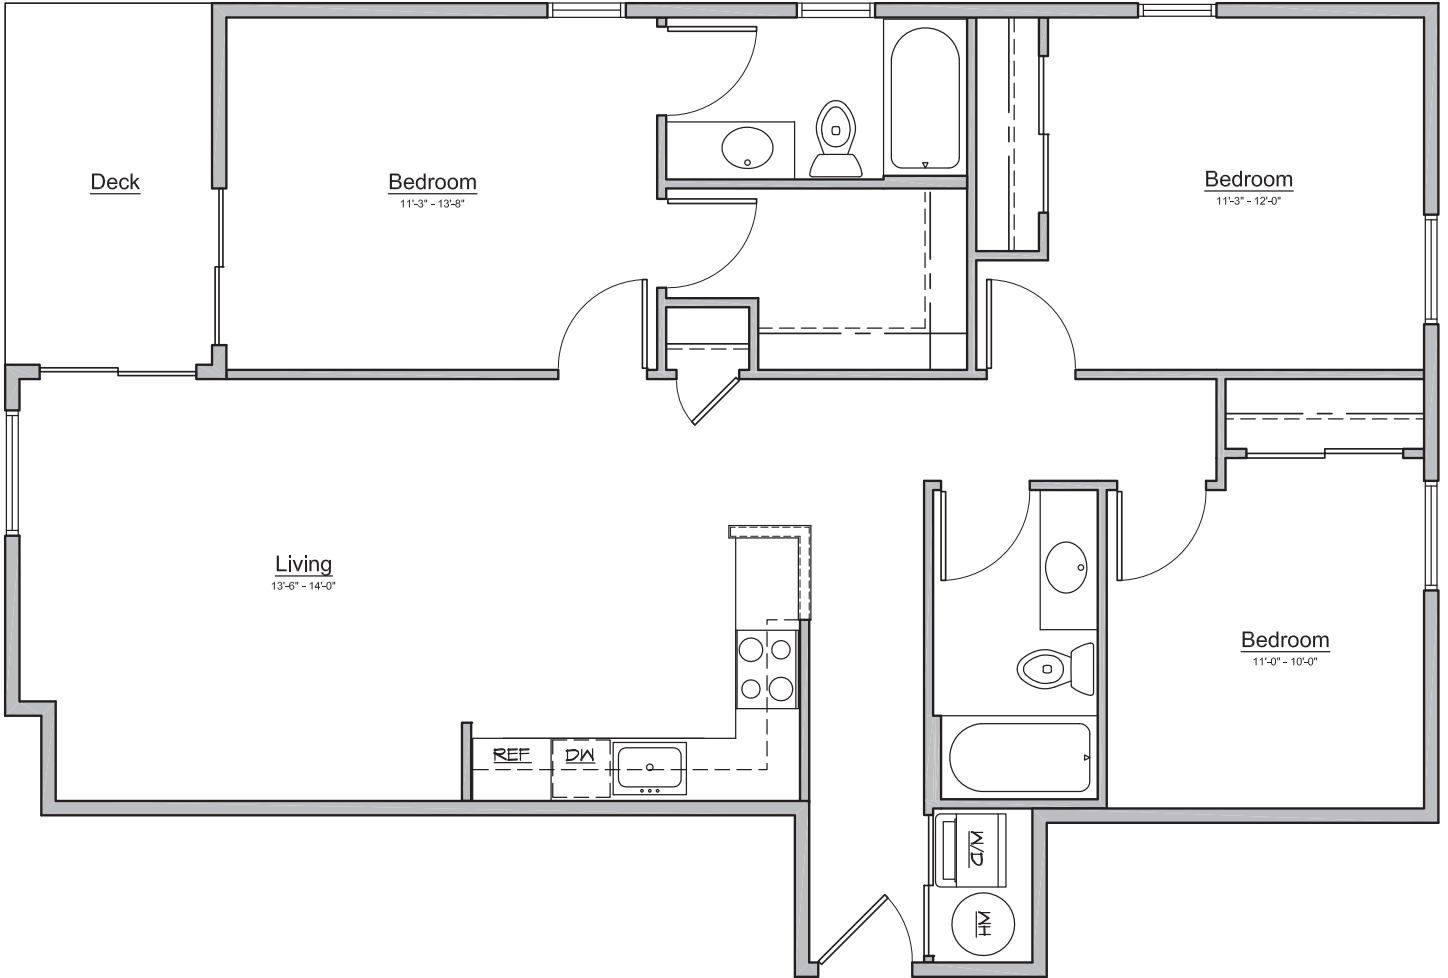

PHOENIX

ON THE FAX

D

3 BEDROOM • 1075 SQUARE FEET

All measurements are approximate and may have minor differences in constructed dimensions. Plans, specifications and equipment shown are based on availability and subject to change without notice. Images are intended for illustrative purposes only.