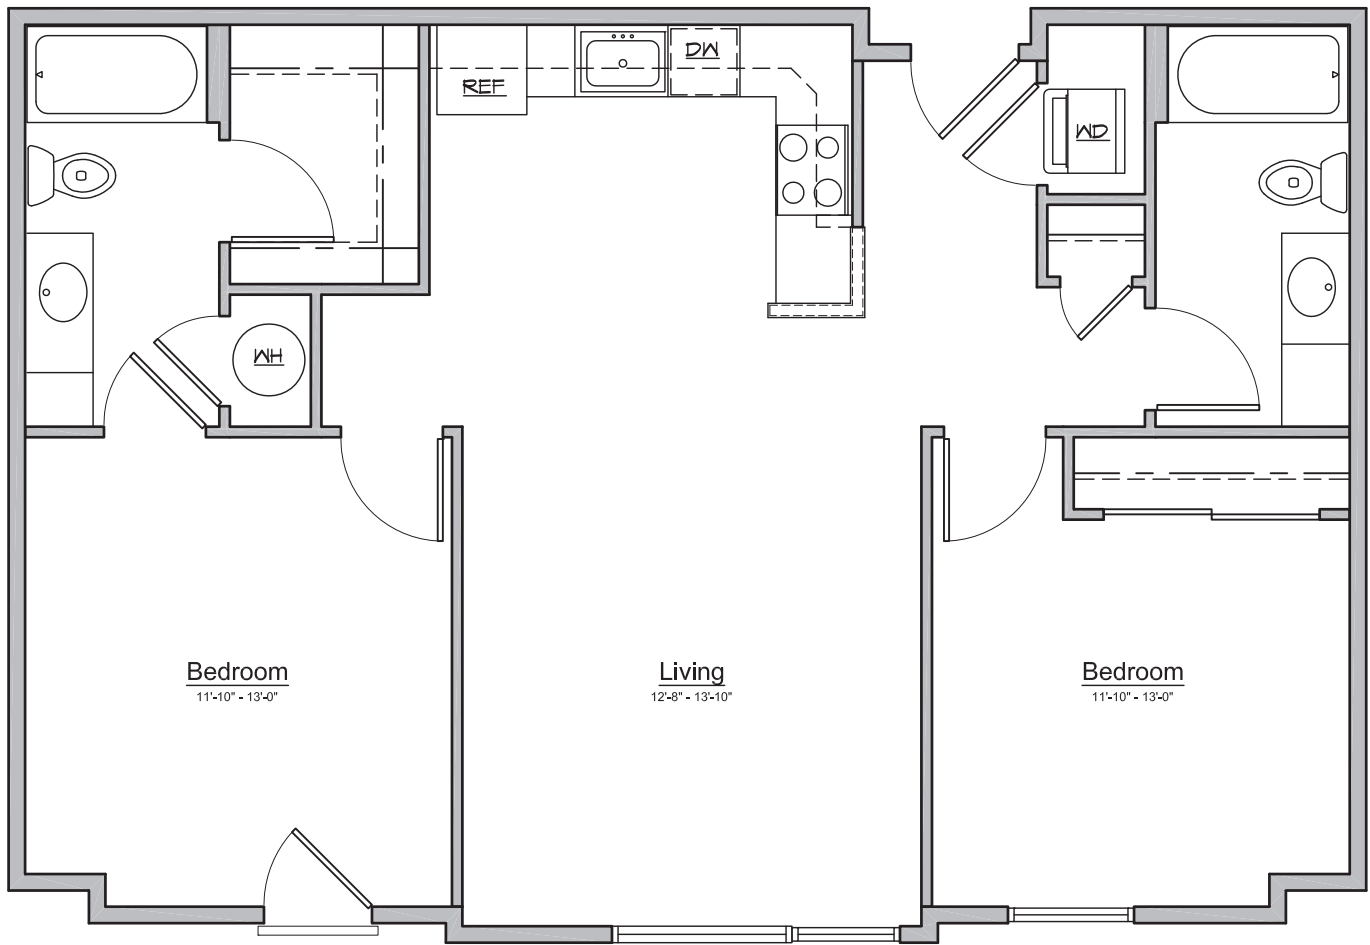

PHOENIX

ON THE FAX

B

2 BEDROOM • 892 SQUARE FEET

All measurements are approximate and may have minor differences in constructed dimensions. Plans, specifications and equipment shown are based on availability and subject to change without notice. Images are intended for illustrative purposes only.