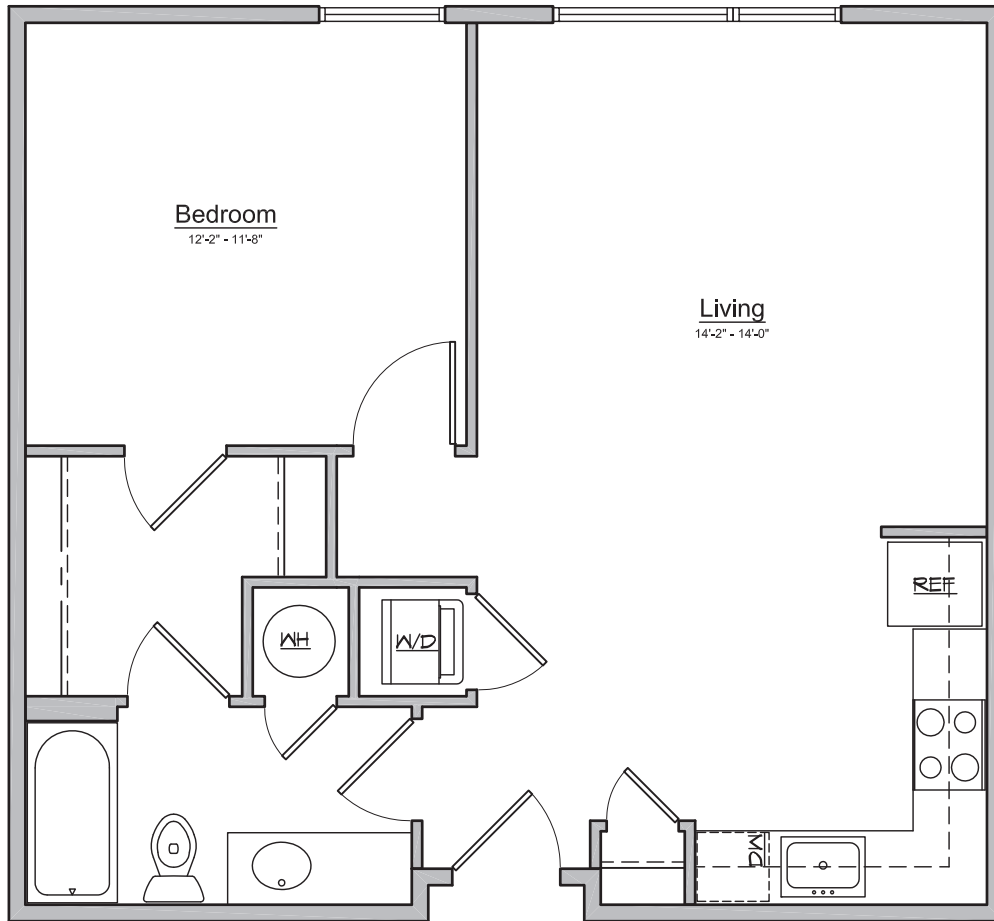

PHOENIX

ON THE FAX

A

1 BEDROOM • 644 SQUARE FEET

All measurements are approximate and may have minor differences in constructed dimensions. Plans, specifications and equipment shown are based on availability and subject to change without notice. Images are intended for illustrative purposes only.