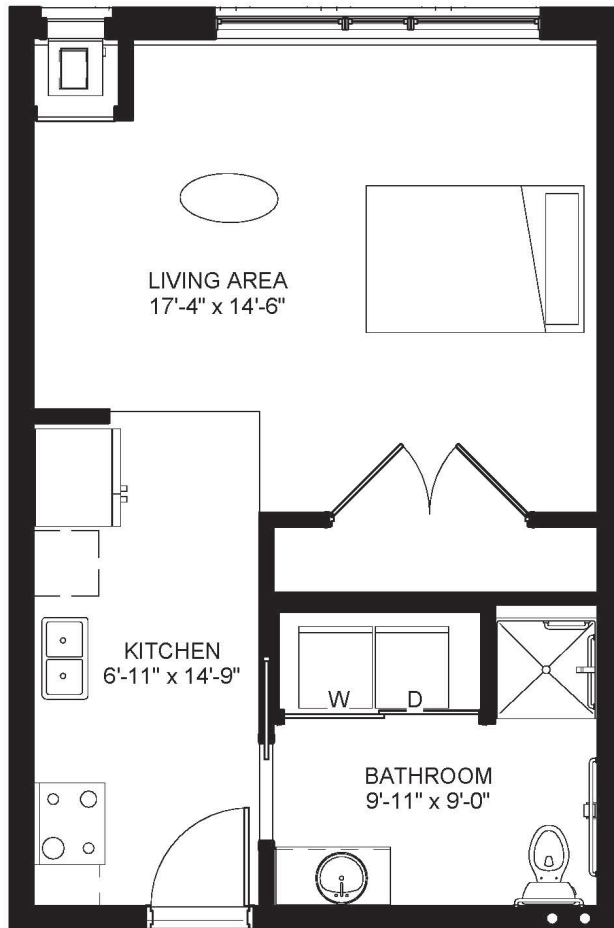

Harrison
lofts

Unit S2

Studio - One Bath
ACCESSIBLE
502 square feet