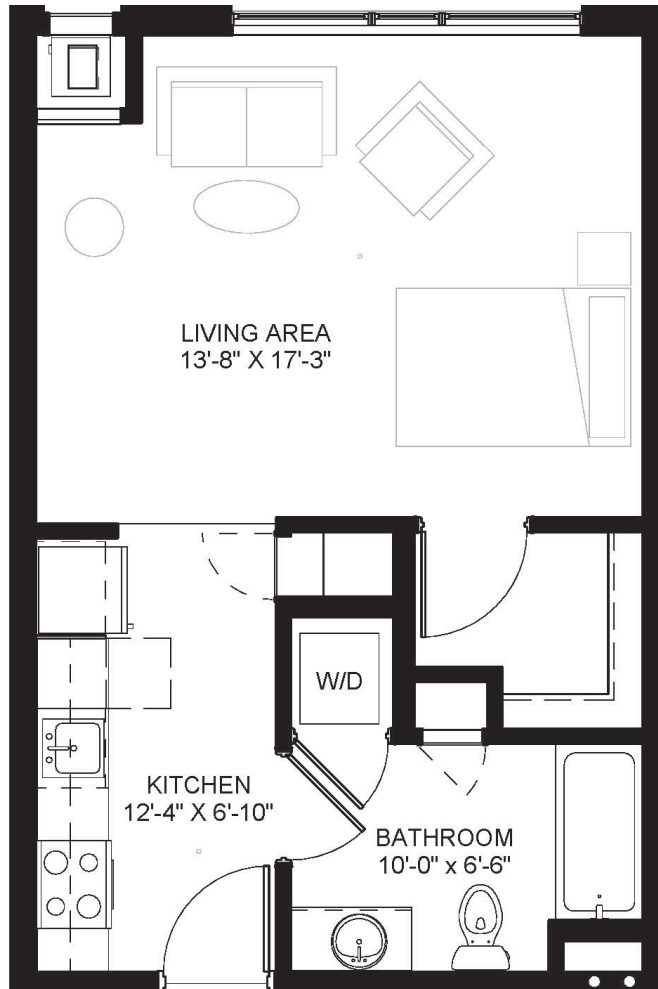

Harrison  
lofts

## Unit S2

Studio - One Bath  
502 square feet