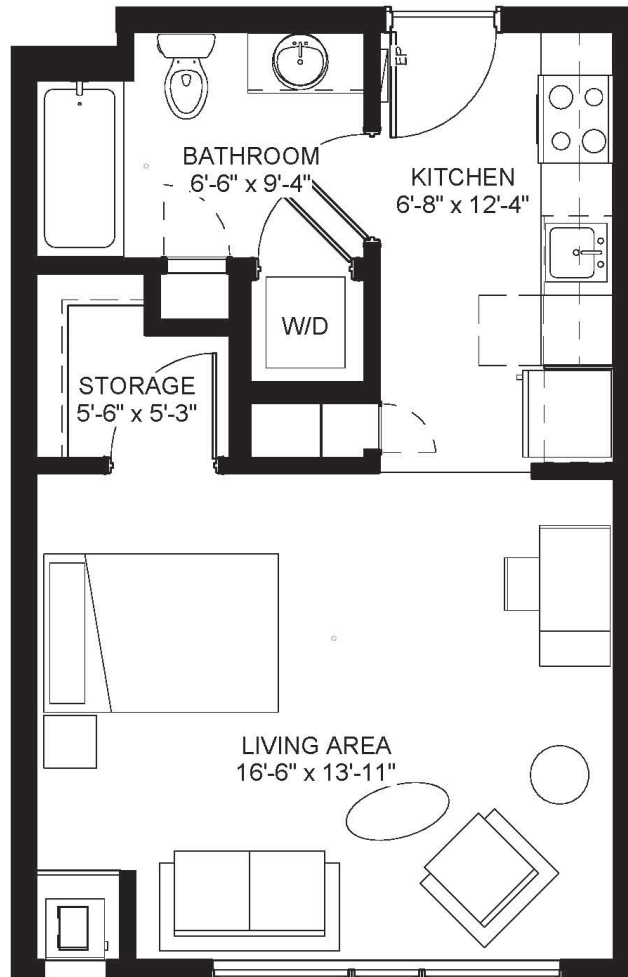

Harrison
Lofts

Unit S1

Studio - One Bath
476 square feet