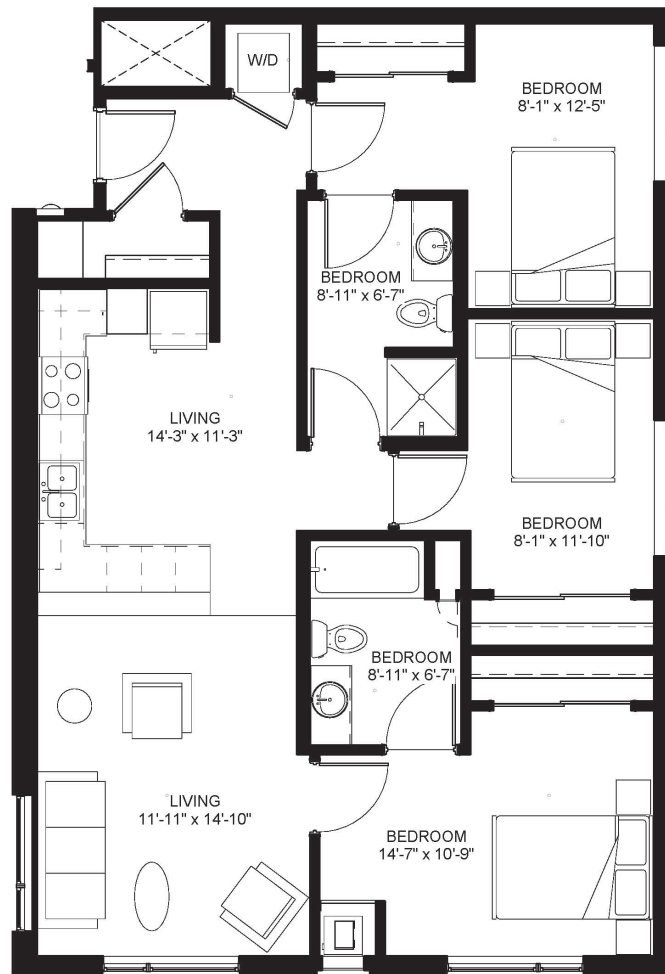

Harrison  
Lofts

## Unit C1

Three Bedroom - Two Bath  
1160 square feet