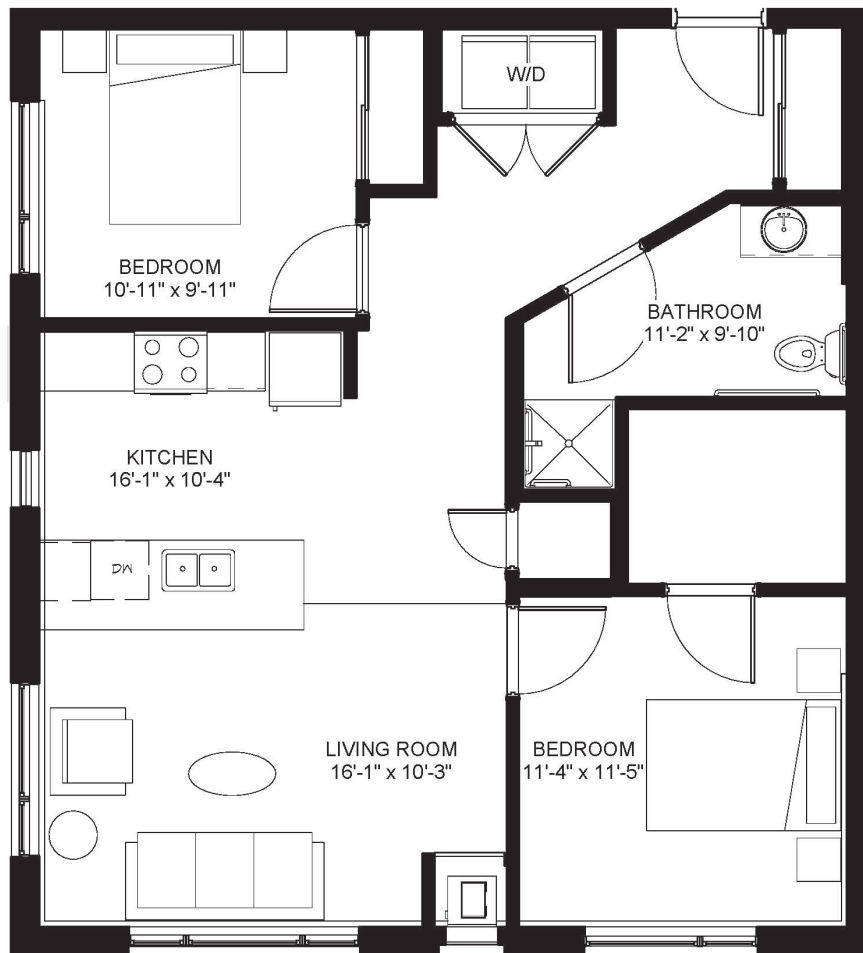

Harrison
lofts

Unit B2

Two Bedroom - One Bath

ACCESSIBLE

925 square feet