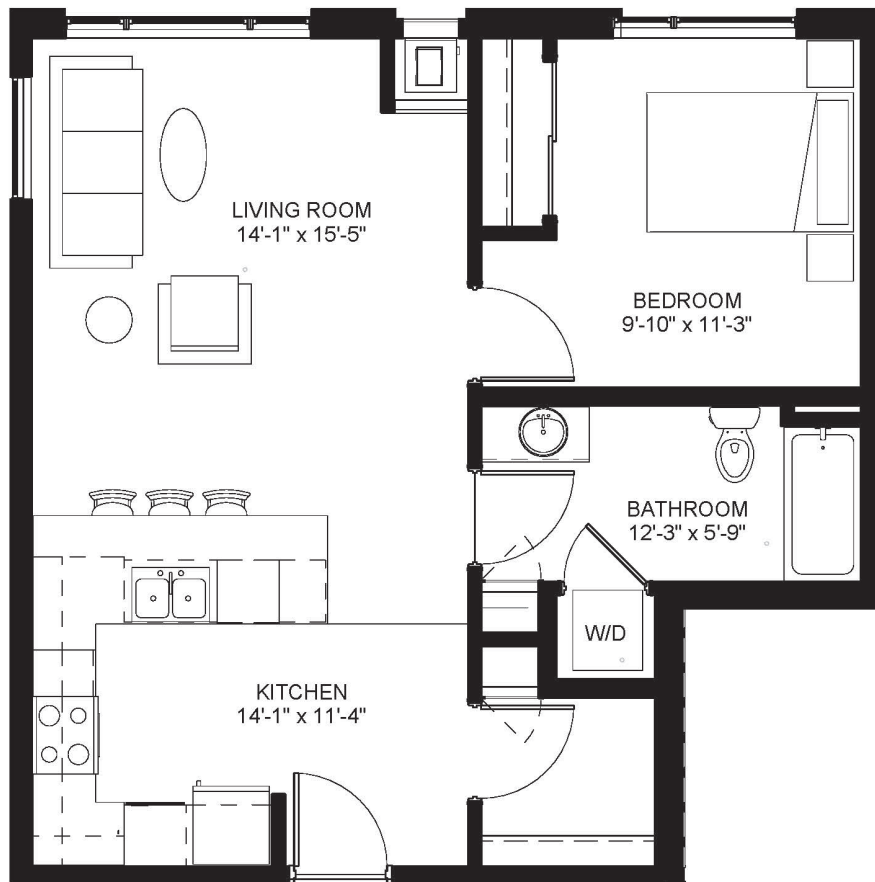

Harrison
Lofts

Unit A2

One Bedroom - One Bath

714 square feet