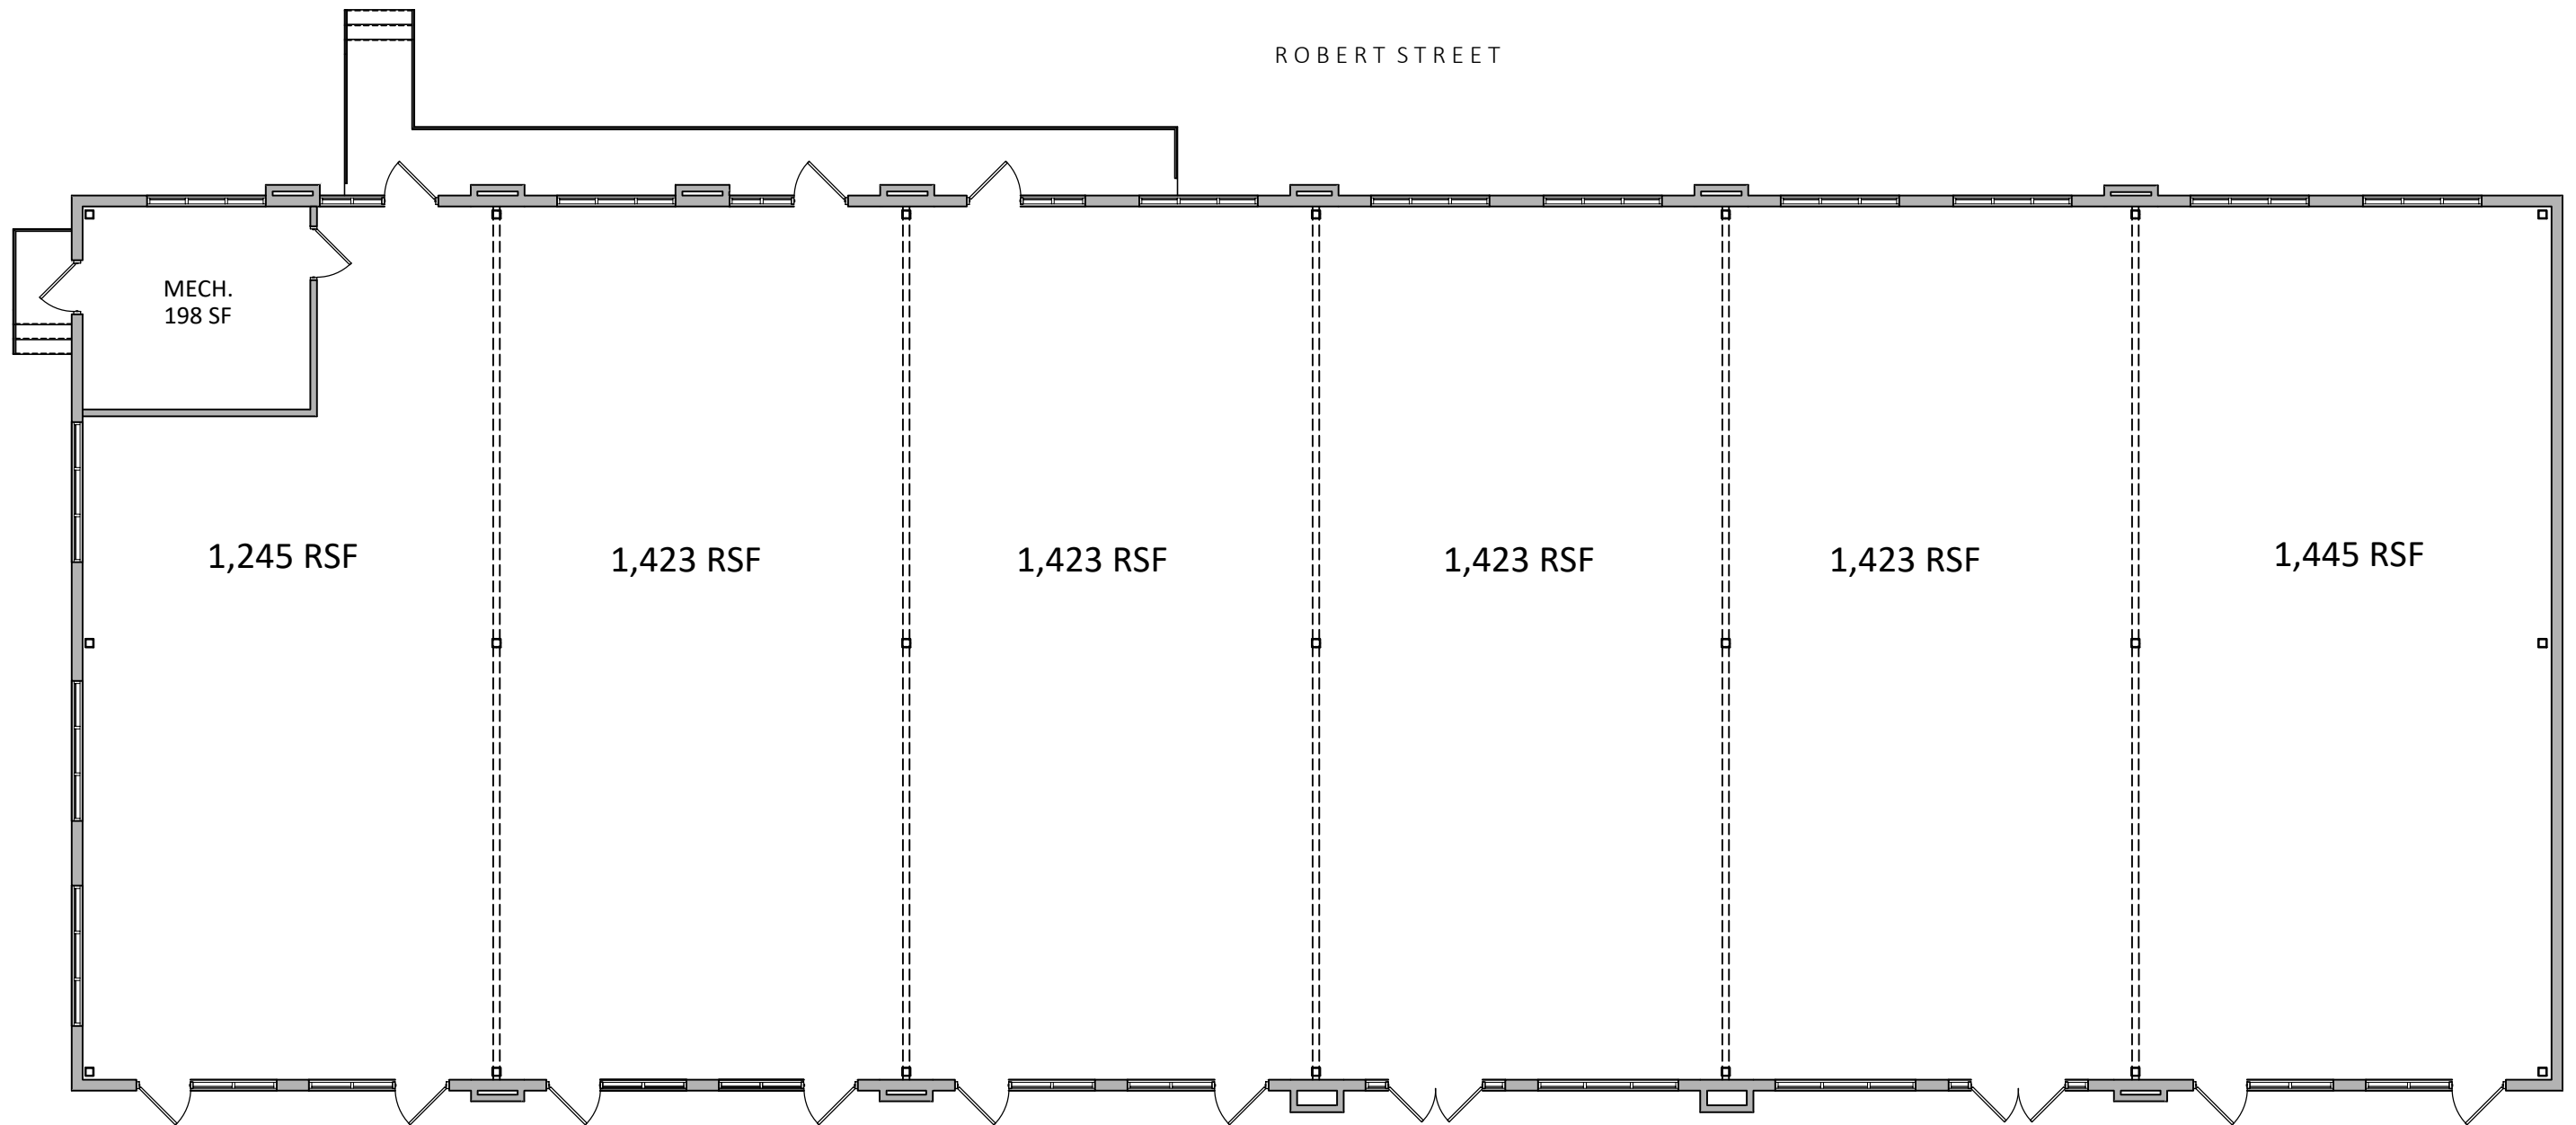

ROBERT STREET

# AVAILABLE SUITES (TOTAL 8,382 RSF)

967 SOUTH ROBERT STREET, WEST ST. PAUL, MN  
November 7, 2017

SCALE: 3/32"=1'-0"