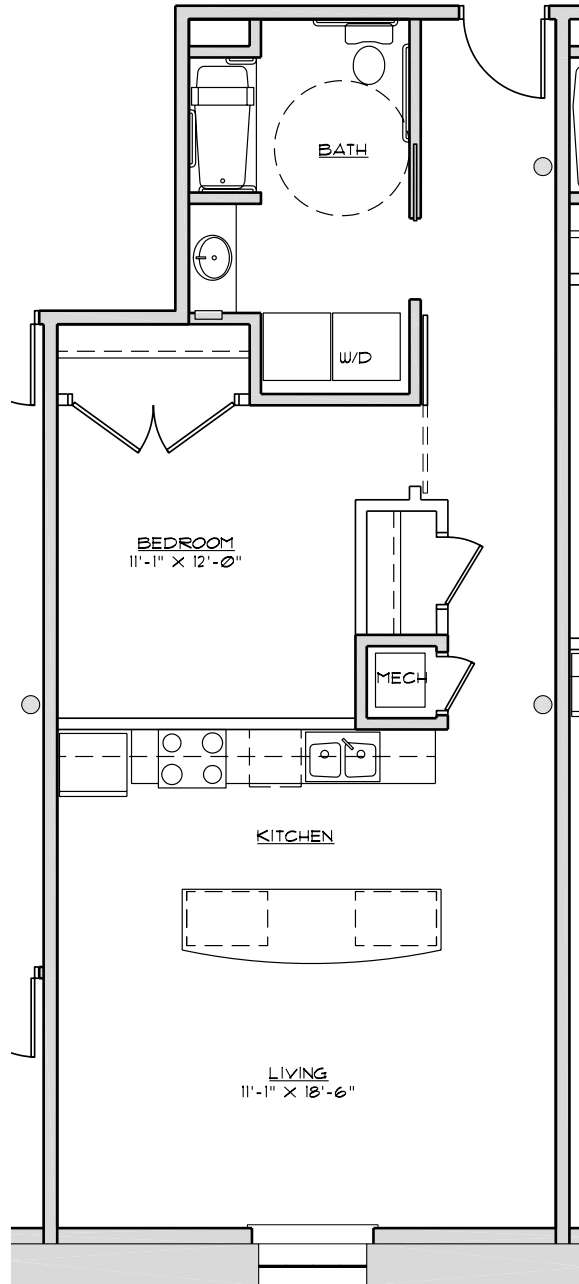

# RUMELY LOFTS

A 2 Bedroom • 1,030 Square Feet

All measurements are approximate and may have minor differences in constructed dimensions. Plans, specifications and equipment shown are based on availability and subject to change without notice. Images are intended for illustrative purposes only.

# RUMELY LOFTS

**B** 1 Bedroom • 790 Square Feet

All measurements are approximate and may have minor differences in constructed dimensions. Plans, specifications and equipment shown are based on availability and subject to change without notice. Images are intended for illustrative purposes only.

# RUMELY LOFTS

C 1 Bedroom • 835 Square Feet

All measurements are approximate and may have minor differences in constructed dimensions. Plans, specifications and equipment shown are based on availability and subject to change without notice. Images are intended for illustrative purposes only.

# RUMELY LOFTS

D 1 Bedroom • 775 Square Feet

All measurements are approximate and may have minor differences in constructed dimensions. Plans, specifications and equipment shown are based on availability and subject to change without notice. Images are intended for illustrative purposes only.