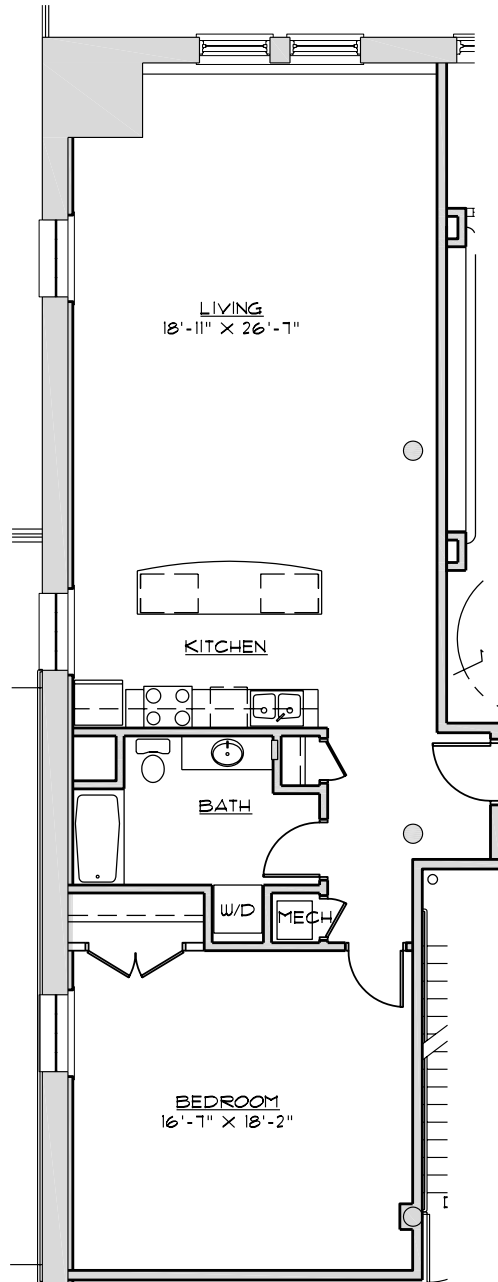

# RUMELY LOFTS

P2 Bedroom • 1,052 Square Feet

All measurements are approximate and may have minor differences in constructed dimensions. Plans, specifications and equipment shown are based on availability and subject to change without notice. Images are intended for illustrative purposes only.

# RUMELY LOFTS

Q 1 Bedroom • 795 Square Feet

All measurements are approximate and may have minor differences in constructed dimensions. Plans, specifications and equipment shown are based on availability and subject to change without notice. Images are intended for illustrative purposes only.

## R 2 Bedroom • 1,090 Square Feet

All measurements are approximate and may have minor differences in constructed dimensions. Plans, specifications and equipment shown are based on availability and subject to change without notice. Images are intended for illustrative purposes only.

**S** 1 Bedroom • 1,119 Square Feet

All measurements are approximate and may have minor differences in constructed dimensions. Plans, specifications and equipment shown are based on availability and subject to change without notice. Images are intended for illustrative purposes only.