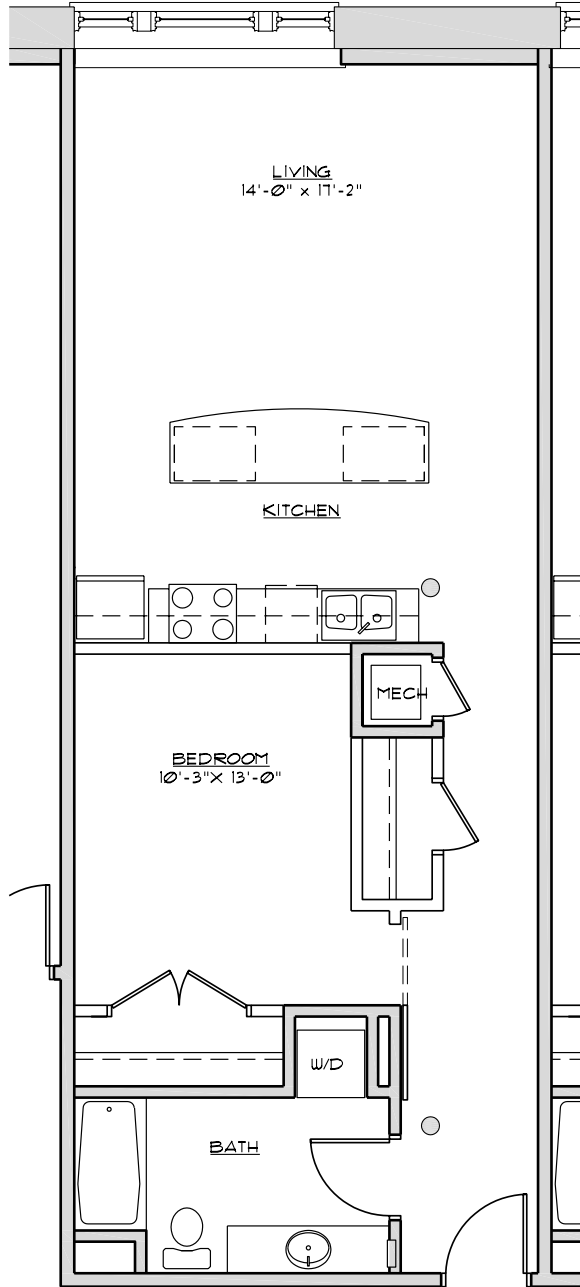

# RUMELY LOFTS

**F** 1 Bedroom • 890 Square Feet

All measurements are approximate and may have minor differences in constructed dimensions. Plans, specifications and equipment shown are based on availability and subject to change without notice. Images are intended for illustrative purposes only.

# RUMELY LOFTS

**G** 2 Bedroom • 1,020 Square Feet

All measurements are approximate and may have minor differences in constructed dimensions. Plans, specifications and equipment shown are based on availability and subject to change without notice. Images are intended for illustrative purposes only.

**H** 2 Bedroom • 1,115 Square Feet

All measurements are approximate and may have minor differences in constructed dimensions. Plans, specifications and equipment shown are based on availability and subject to change without notice. Images are intended for illustrative purposes only.

J 1 Bedroom • 840 Square Feet

**K** 1 Bedroom • 786 Square Feet

1 Bedroom • 678 Square Feet

All measurements are approximate and may have minor differences in constructed dimensions. Plans, specifications and equipment shown are based on availability and subject to change without notice. Images are intended for illustrative purposes only.