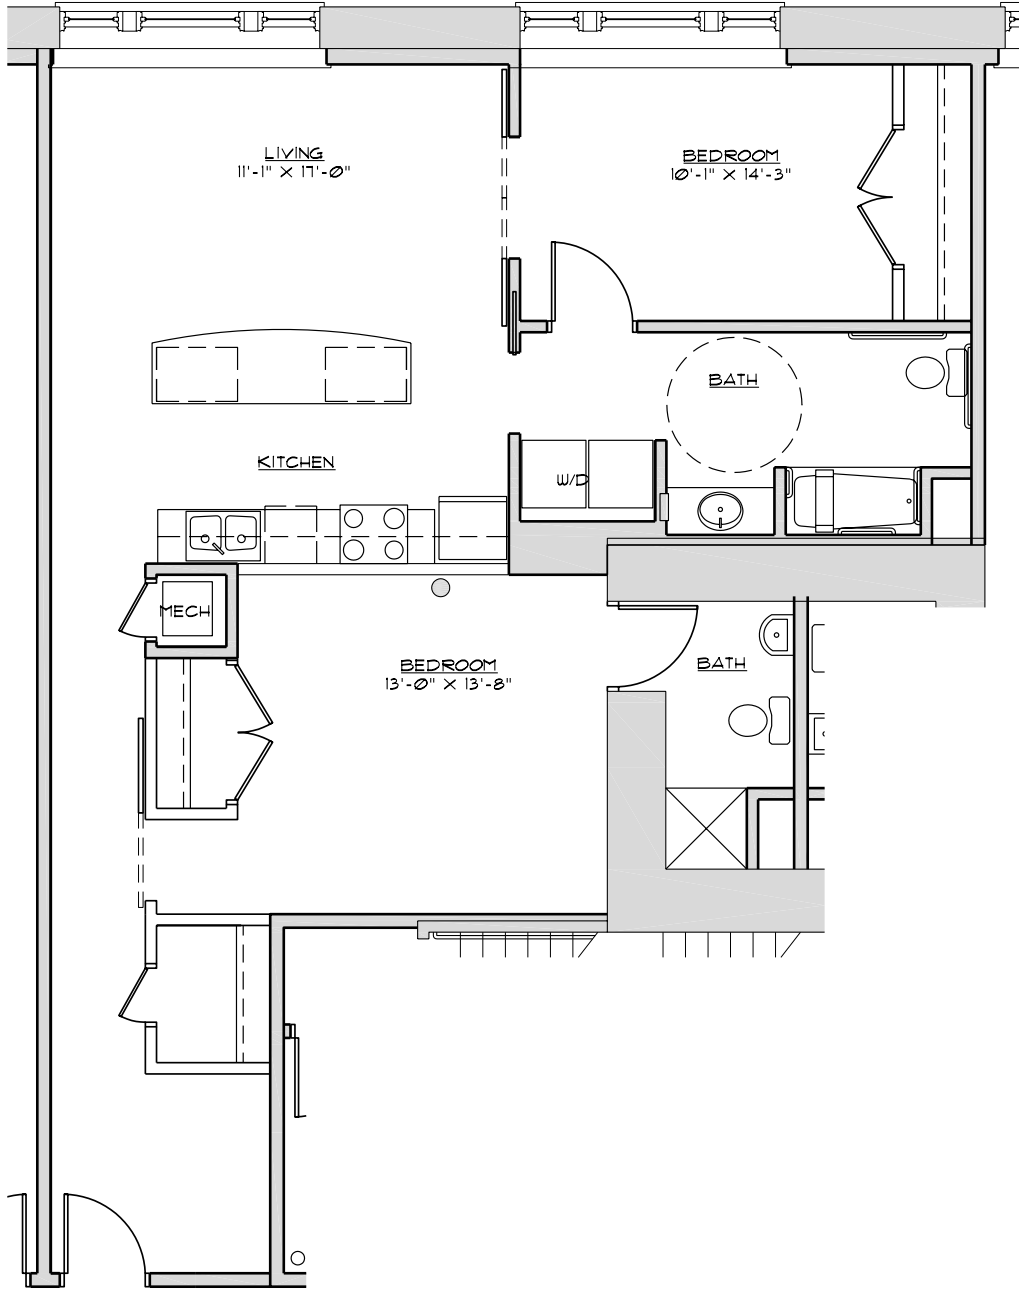

H 2 Bedroom • 1,115 Square Feet

All measurements are approximate and may have minor differences in constructed dimensions. Plans, specifications and equipment shown are based on availability and subject to change without notice. Images are intended for illustrative purposes only.