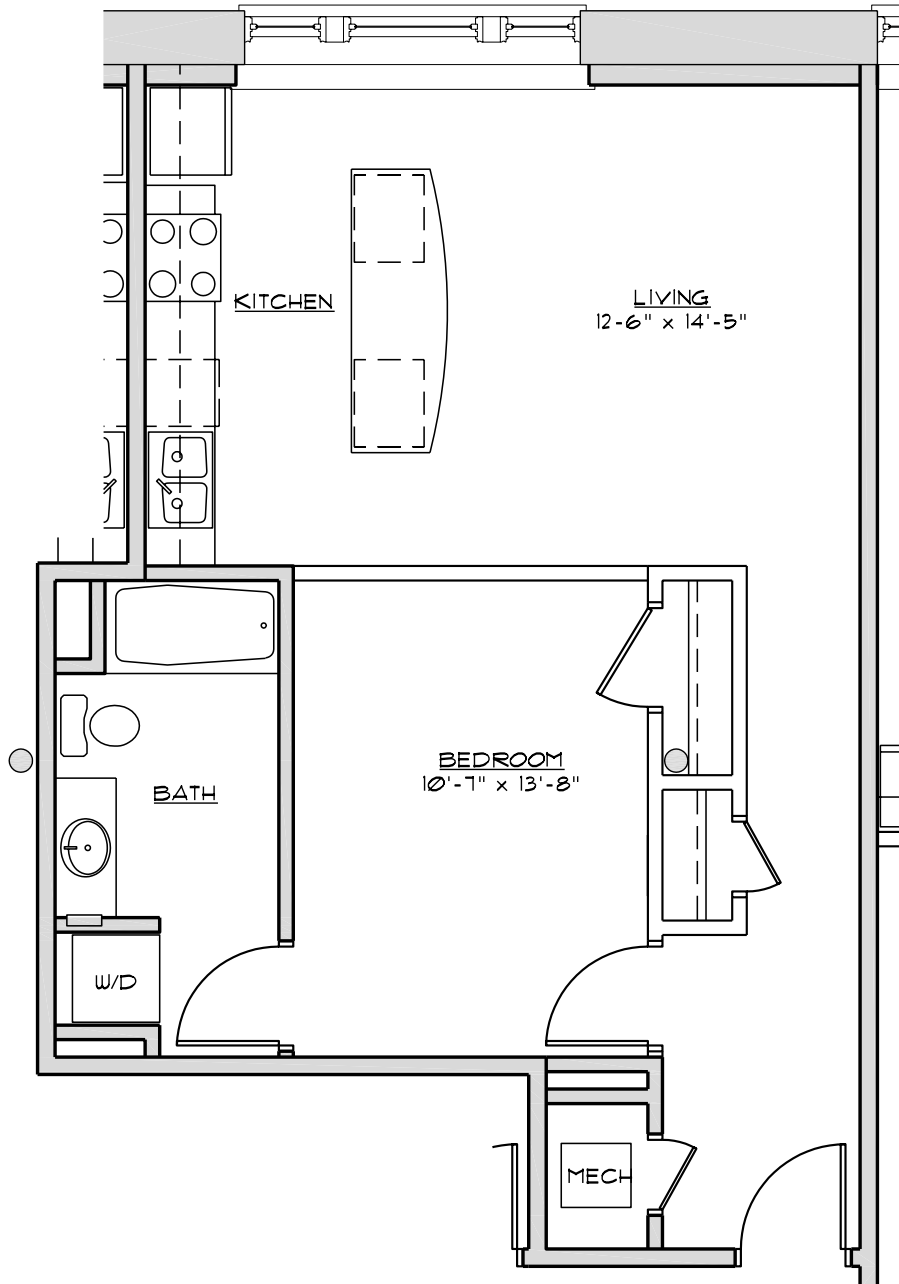

# RUMELY LOFTS

**F** 1 Bedroom • 890 Square Feet

All measurements are approximate and may have minor differences in constructed dimensions. Plans, specifications and equipment shown are based on availability and subject to change without notice. Images are intended for illustrative purposes only.

# RUMELY LOFTS

**G** 2 Bedroom • 1,020 Square Feet

All measurements are approximate and may have minor differences in constructed dimensions. Plans, specifications and equipment shown are based on availability and subject to change without notice. Images are intended for illustrative purposes only.

**H** 2 Bedroom • 1,115 Square Feet

All measurements are approximate and may have minor differences in constructed dimensions. Plans, specifications and equipment shown are based on availability and subject to change without notice. Images are intended for illustrative purposes only.

J 1 Bedroom • 840 Square Feet

**K** 1 Bedroom • 786 Square Feet

1 Bedroom • 678 Square Feet

All measurements are approximate and may have minor differences in constructed dimensions. Plans, specifications and equipment shown are based on availability and subject to change without notice. Images are intended for illustrative purposes only.