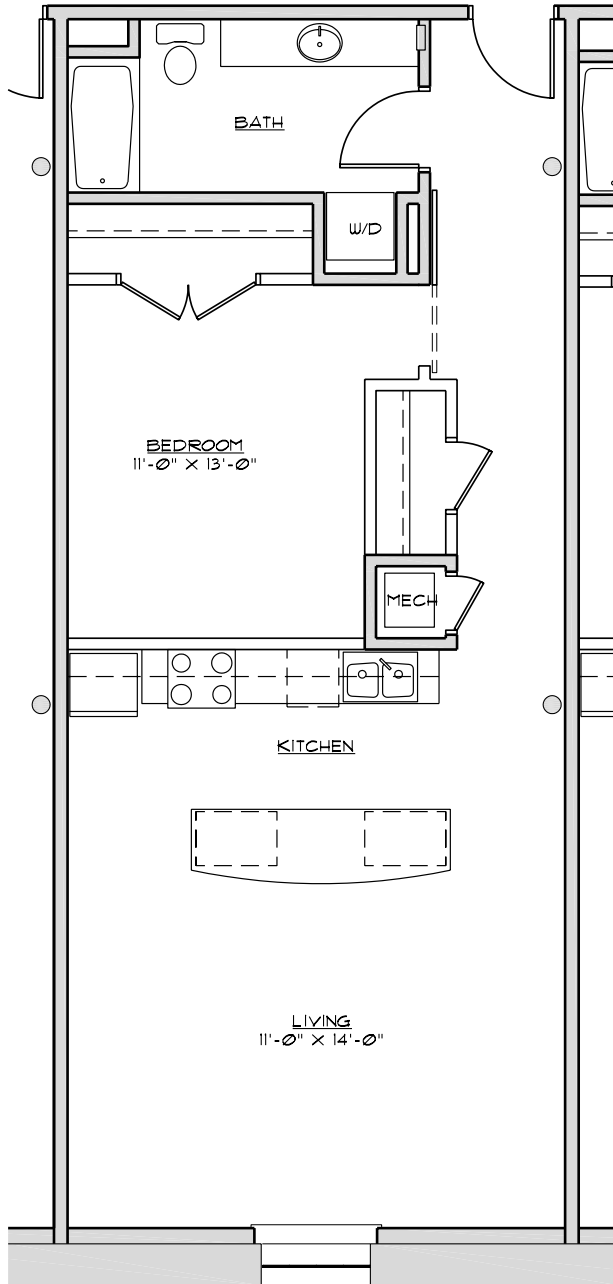

# RUMELY LOFTS

A 2 Bedroom • 1,030 Square Feet

All measurements are approximate and may have minor differences in constructed dimensions. Plans, specifications and equipment shown are based on availability and subject to change without notice. Images are intended for illustrative purposes only.

# RUMELY LOFTS

**B** 1 Bedroom • 790 Square Feet

All measurements are approximate and may have minor differences in constructed dimensions. Plans, specifications and equipment shown are based on availability and subject to change without notice. Images are intended for illustrative purposes only.

# RUMELY LOFTS

C 1 Bedroom • 835 Square Feet

All measurements are approximate and may have minor differences in constructed dimensions. Plans, specifications and equipment shown are based on availability and subject to change without notice. Images are intended for illustrative purposes only.

# RUMELY LOFTS

D 1 Bedroom • 775 Square Feet

All measurements are approximate and may have minor differences in constructed dimensions. Plans, specifications and equipment shown are based on availability and subject to change without notice. Images are intended for illustrative purposes only.