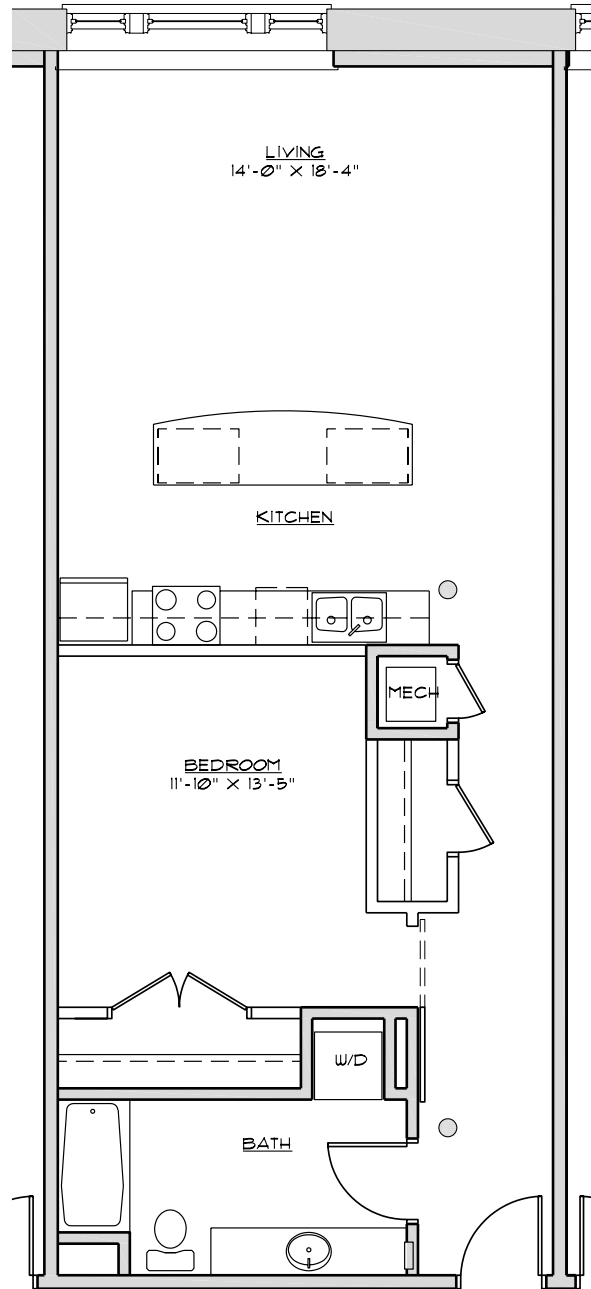

J 1 Bedroom • 840 Square Feet