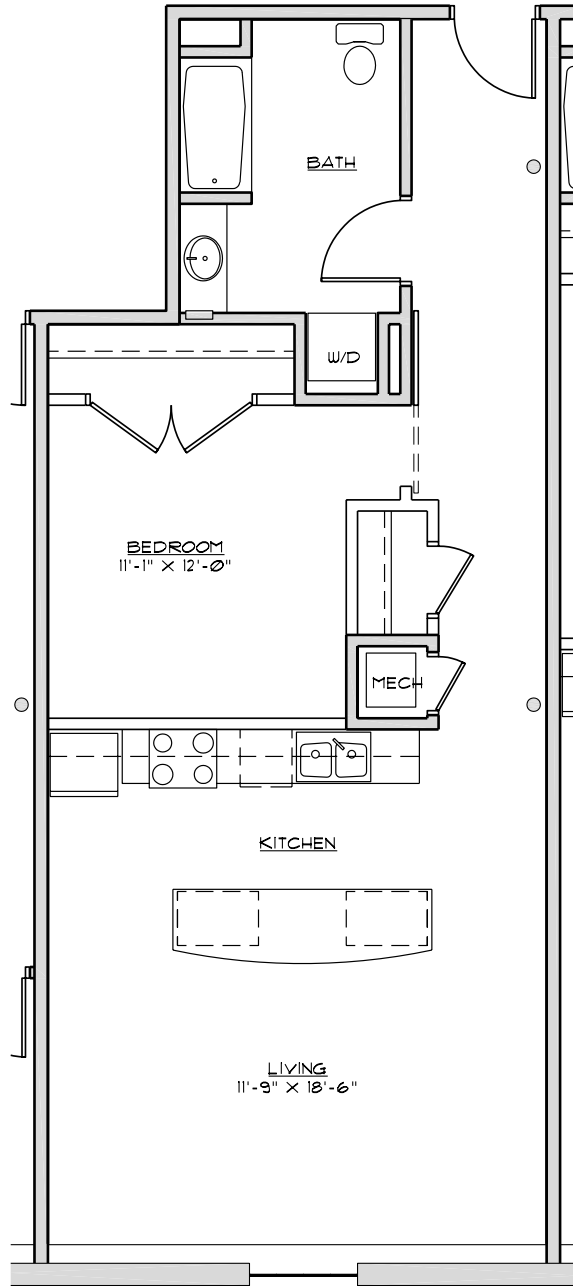

**N** 1 Bedroom • 783 Square Feet

All measurements are approximate and may have minor differences in constructed dimensions. Plans, specifications and equipment shown are based on availability and subject to change without notice. Images are intended for illustrative purposes only.

# RUMELY LOFTS

P2 Bedroom • 1,052 Square Feet

All measurements are approximate and may have minor differences in constructed dimensions. Plans, specifications and equipment shown are based on availability and subject to change without notice. Images are intended for illustrative purposes only.

# RUMELY LOFTS

Q 1 Bedroom • 795 Square Feet

All measurements are approximate and may have minor differences in constructed dimensions. Plans, specifications and equipment shown are based on availability and subject to change without notice. Images are intended for illustrative purposes only.

## R 2 Bedroom • 1,090 Square Feet

All measurements are approximate and may have minor differences in constructed dimensions. Plans, specifications and equipment shown are based on availability and subject to change without notice. Images are intended for illustrative purposes only.