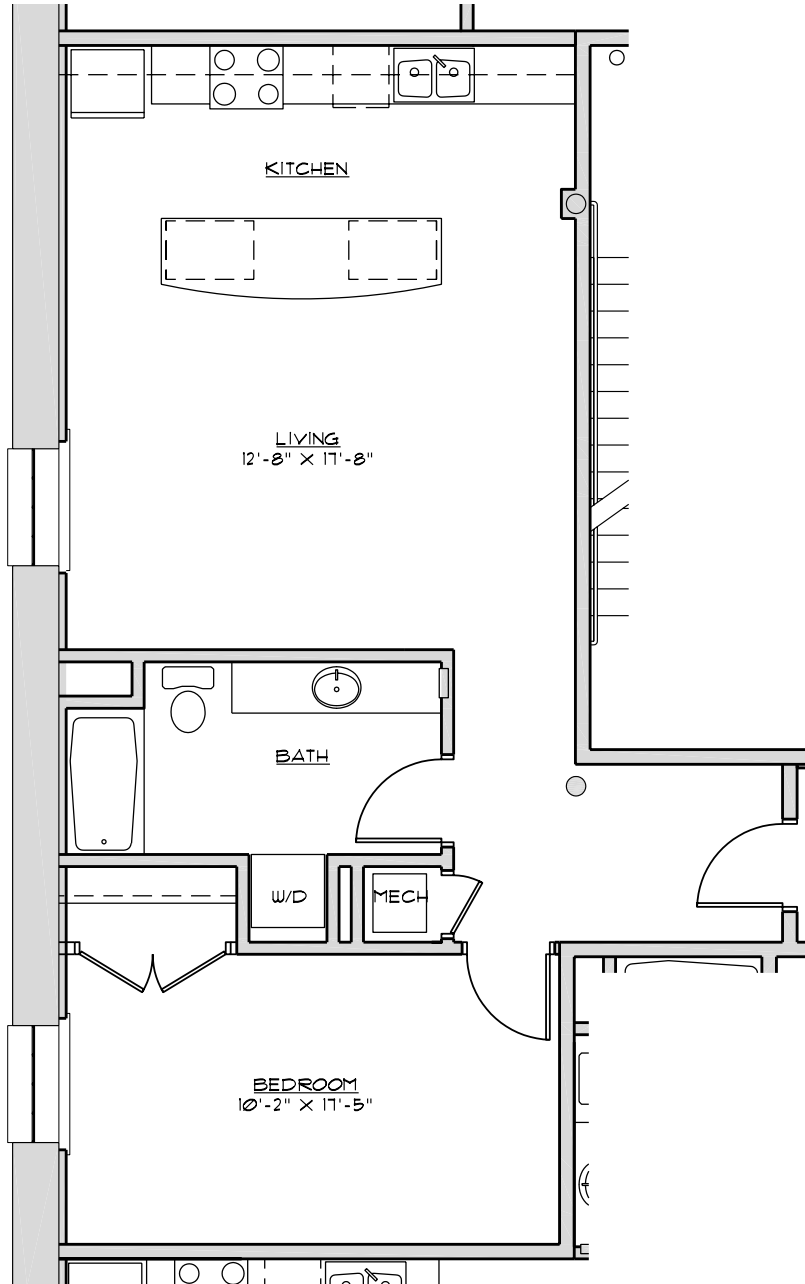

N 1 Bedroom • 783 Square Feet

All measurements are approximate and may have minor differences in constructed dimensions. Plans, specifications and equipment shown are based on availability and subject to change without notice. Images are intended for illustrative purposes only.