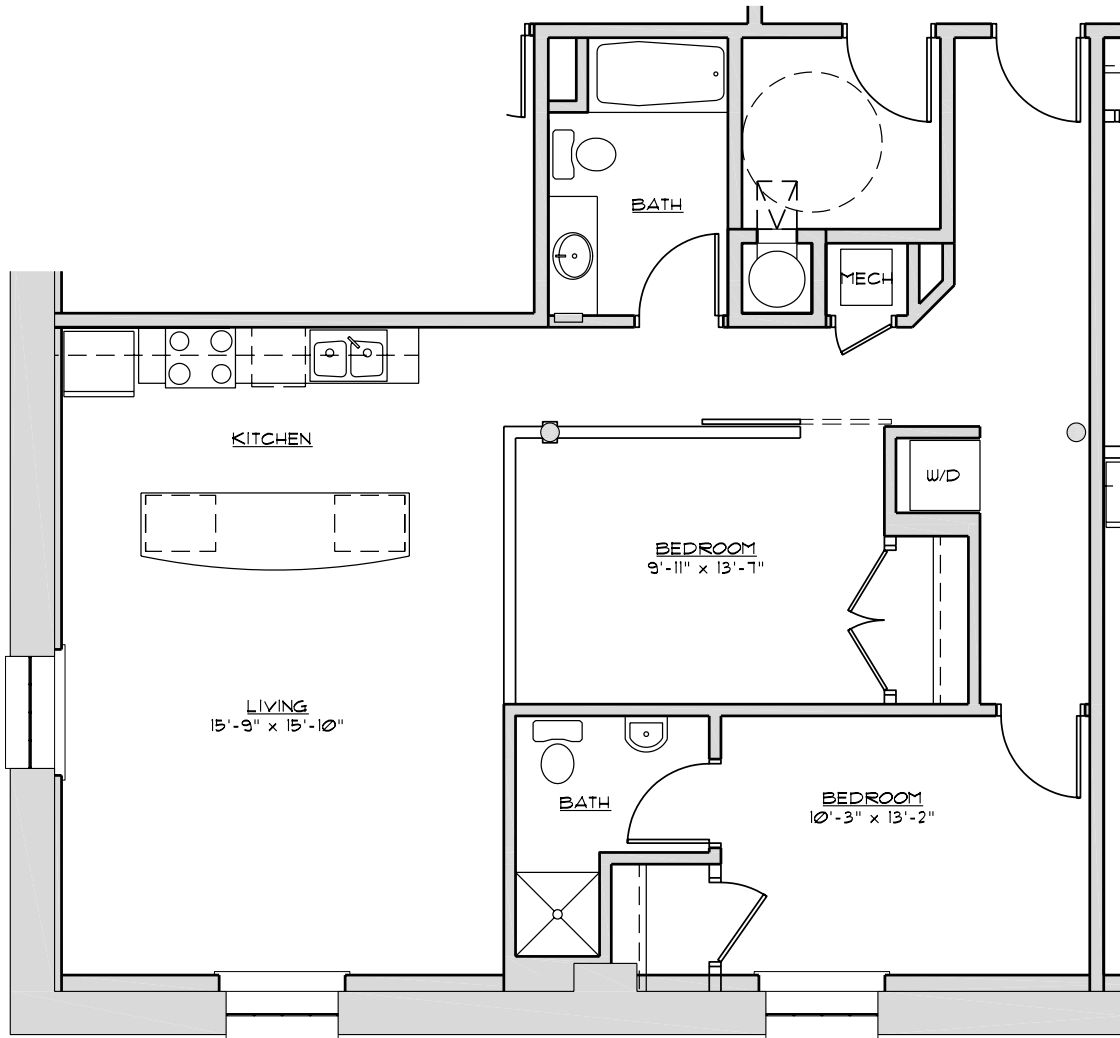

# RUMELY LOFTS

A 2 Bedroom • 1,030 Square Feet

All measurements are approximate and may have minor differences in constructed dimensions. Plans, specifications and equipment shown are based on availability and subject to change without notice. Images are intended for illustrative purposes only.

# RUMELY LOFTS

**B** 1 Bedroom • 790 Square Feet

All measurements are approximate and may have minor differences in constructed dimensions. Plans, specifications and equipment shown are based on availability and subject to change without notice. Images are intended for illustrative purposes only.

# RUMELY LOFTS

C 1 Bedroom • 835 Square Feet

All measurements are approximate and may have minor differences in constructed dimensions. Plans, specifications and equipment shown are based on availability and subject to change without notice. Images are intended for illustrative purposes only.

# RUMELY LOFTS

D 1 Bedroom • 775 Square Feet

All measurements are approximate and may have minor differences in constructed dimensions. Plans, specifications and equipment shown are based on availability and subject to change without notice. Images are intended for illustrative purposes only.