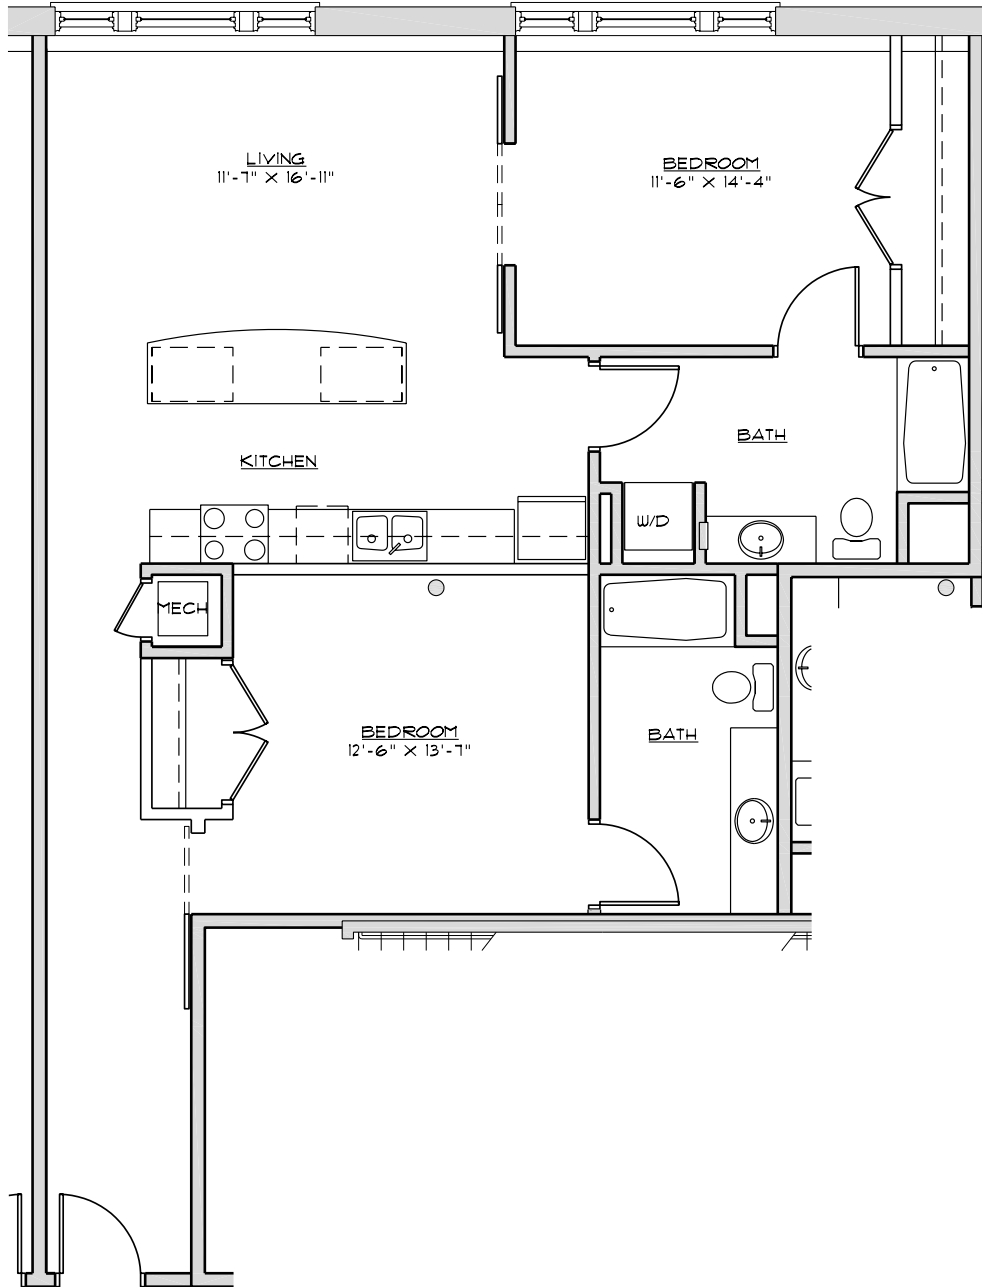

R 2 Bedroom • 1,090 Square Feet

All measurements are approximate and may have minor differences in constructed dimensions. Plans, specifications and equipment shown are based on availability and subject to change without notice. Images are intended for illustrative purposes only.