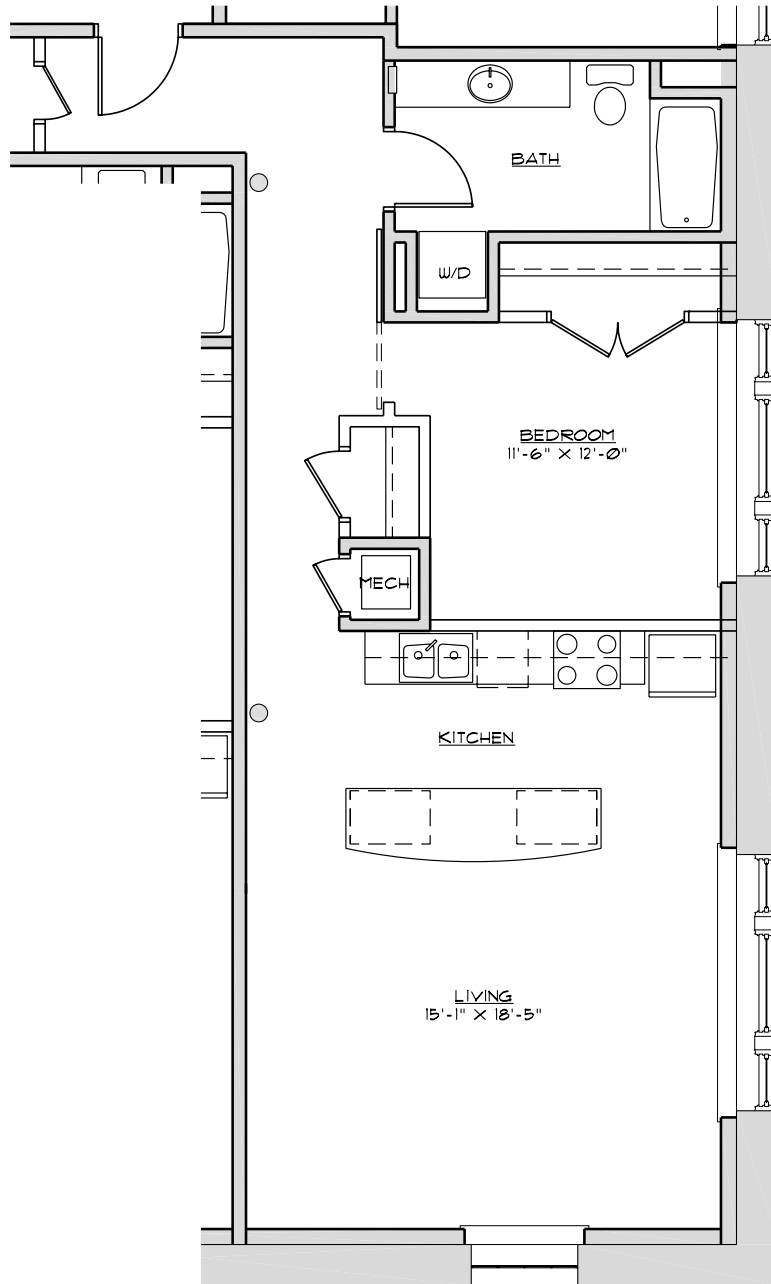

# RUMELY LOFTS

**B** 1 Bedroom • 790 Square Feet

All measurements are approximate and may have minor differences in constructed dimensions. Plans, specifications and equipment shown are based on availability and subject to change without notice. Images are intended for illustrative purposes only.

# RUMELY LOFTS

C 1 Bedroom • 835 Square Feet

All measurements are approximate and may have minor differences in constructed dimensions. Plans, specifications and equipment shown are based on availability and subject to change without notice. Images are intended for illustrative purposes only.

# RUMELY LOFTS

D 1 Bedroom • 775 Square Feet

All measurements are approximate and may have minor differences in constructed dimensions. Plans, specifications and equipment shown are based on availability and subject to change without notice. Images are intended for illustrative purposes only.

# RUMELY LOFTS

**F** 1 Bedroom • 890 Square Feet

All measurements are approximate and may have minor differences in constructed dimensions. Plans, specifications and equipment shown are based on availability and subject to change without notice. Images are intended for illustrative purposes only.