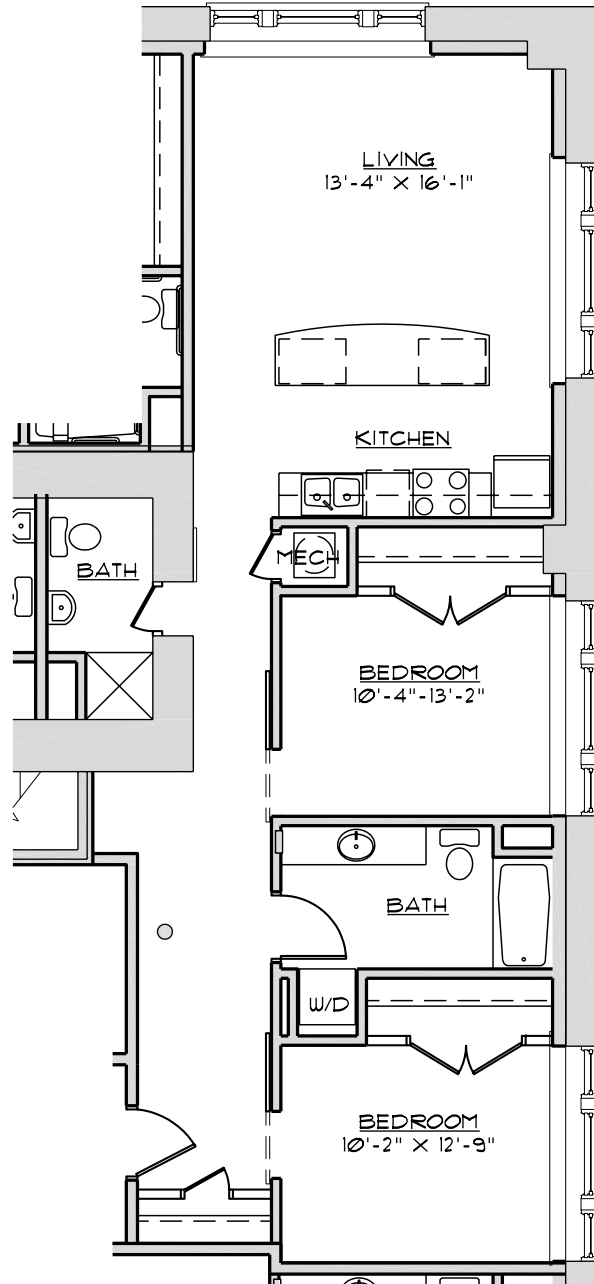

## E 1 Bedroom • 795 Square Feet

All measurements are approximate and may have minor differences in constructed dimensions. Plans, specifications and equipment shown are based on availability and subject to change without notice. Images are intended for illustrative purposes only.

# RUMELY LOFTS

**F** 1 Bedroom • 890 Square Feet

All measurements are approximate and may have minor differences in constructed dimensions. Plans, specifications and equipment shown are based on availability and subject to change without notice. Images are intended for illustrative purposes only.

# RUMELY LOFTS

**G** 2 Bedroom • 1,020 Square Feet

All measurements are approximate and may have minor differences in constructed dimensions. Plans, specifications and equipment shown are based on availability and subject to change without notice. Images are intended for illustrative purposes only.

**H** 2 Bedroom • 1,115 Square Feet

All measurements are approximate and may have minor differences in constructed dimensions. Plans, specifications and equipment shown are based on availability and subject to change without notice. Images are intended for illustrative purposes only.