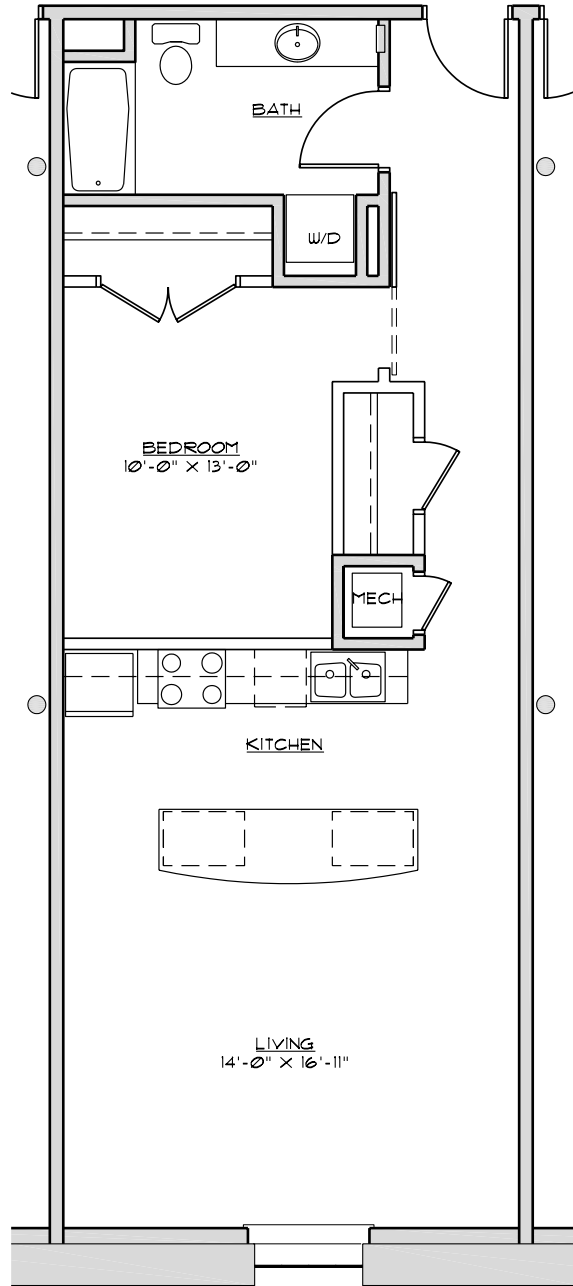

# RUMELY LOFTS

A 2 Bedroom • 1,030 Square Feet

All measurements are approximate and may have minor differences in constructed dimensions. Plans, specifications and equipment shown are based on availability and subject to change without notice. Images are intended for illustrative purposes only.

# RUMELY LOFTS

**B** 1 Bedroom • 790 Square Feet

All measurements are approximate and may have minor differences in constructed dimensions. Plans, specifications and equipment shown are based on availability and subject to change without notice. Images are intended for illustrative purposes only.

# RUMELY LOFTS

C 1 Bedroom • 835 Square Feet

All measurements are approximate and may have minor differences in constructed dimensions. Plans, specifications and equipment shown are based on availability and subject to change without notice. Images are intended for illustrative purposes only.

# RUMELY LOFTS

D 1 Bedroom • 775 Square Feet

All measurements are approximate and may have minor differences in constructed dimensions. Plans, specifications and equipment shown are based on availability and subject to change without notice. Images are intended for illustrative purposes only.