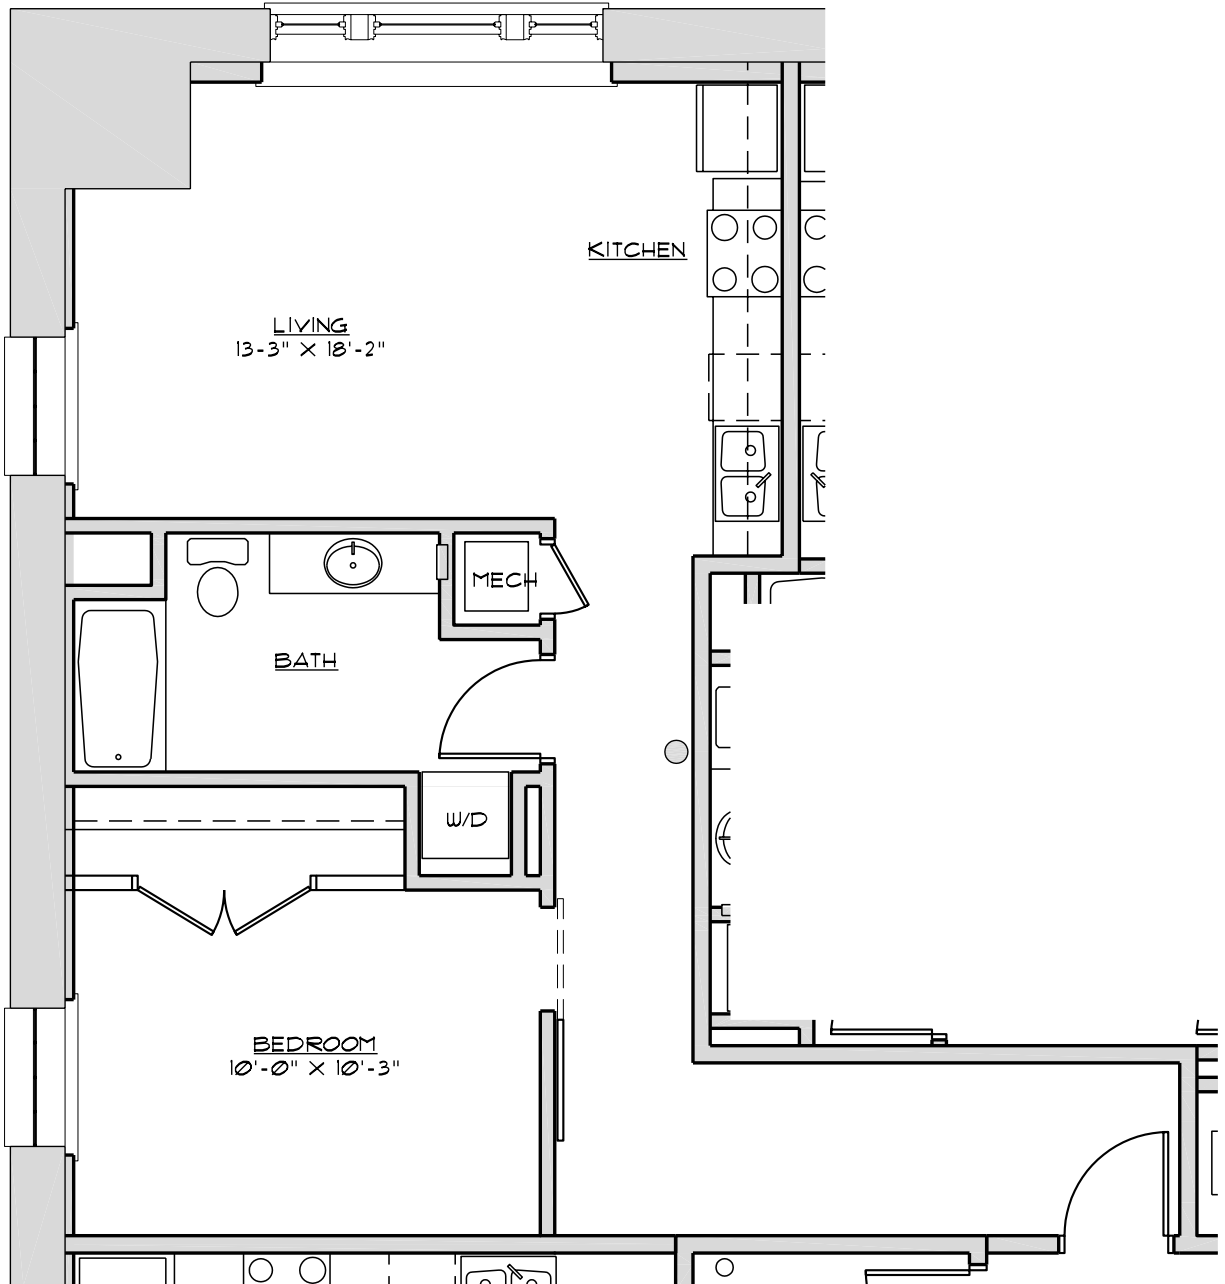

# RUMELY LOFTS

**G** 2 Bedroom • 1,020 Square Feet

All measurements are approximate and may have minor differences in constructed dimensions. Plans, specifications and equipment shown are based on availability and subject to change without notice. Images are intended for illustrative purposes only.

**H** 2 Bedroom • 1,115 Square Feet

All measurements are approximate and may have minor differences in constructed dimensions. Plans, specifications and equipment shown are based on availability and subject to change without notice. Images are intended for illustrative purposes only.

J 1 Bedroom • 840 Square Feet

**K** 1 Bedroom • 786 Square Feet

1 Bedroom • 678 Square Feet

All measurements are approximate and may have minor differences in constructed dimensions. Plans, specifications and equipment shown are based on availability and subject to change without notice. Images are intended for illustrative purposes only.

## M 1 Bedroom • 730 Square Feet

All measurements are approximate and may have minor differences in constructed dimensions. Plans, specifications and equipment shown are based on availability and subject to change without notice. Images are intended for illustrative purposes only.