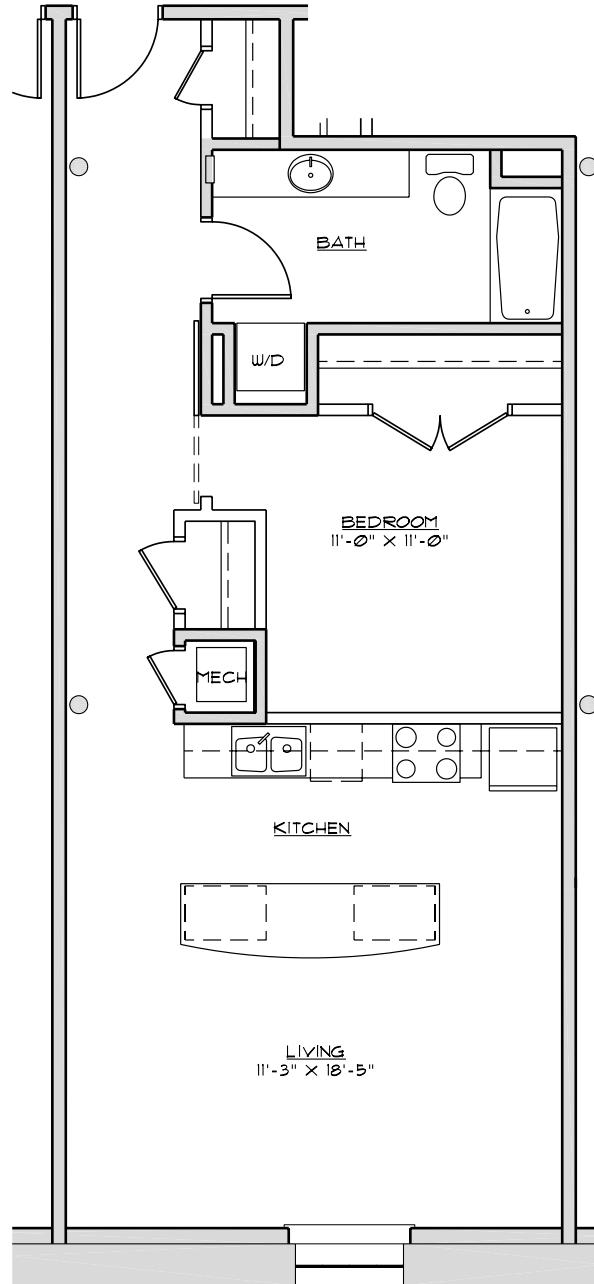

E 1 Bedroom • 795 Square Feet

All measurements are approximate and may have minor differences in constructed dimensions. Plans, specifications and equipment shown are based on availability and subject to change without notice. Images are intended for illustrative purposes only.