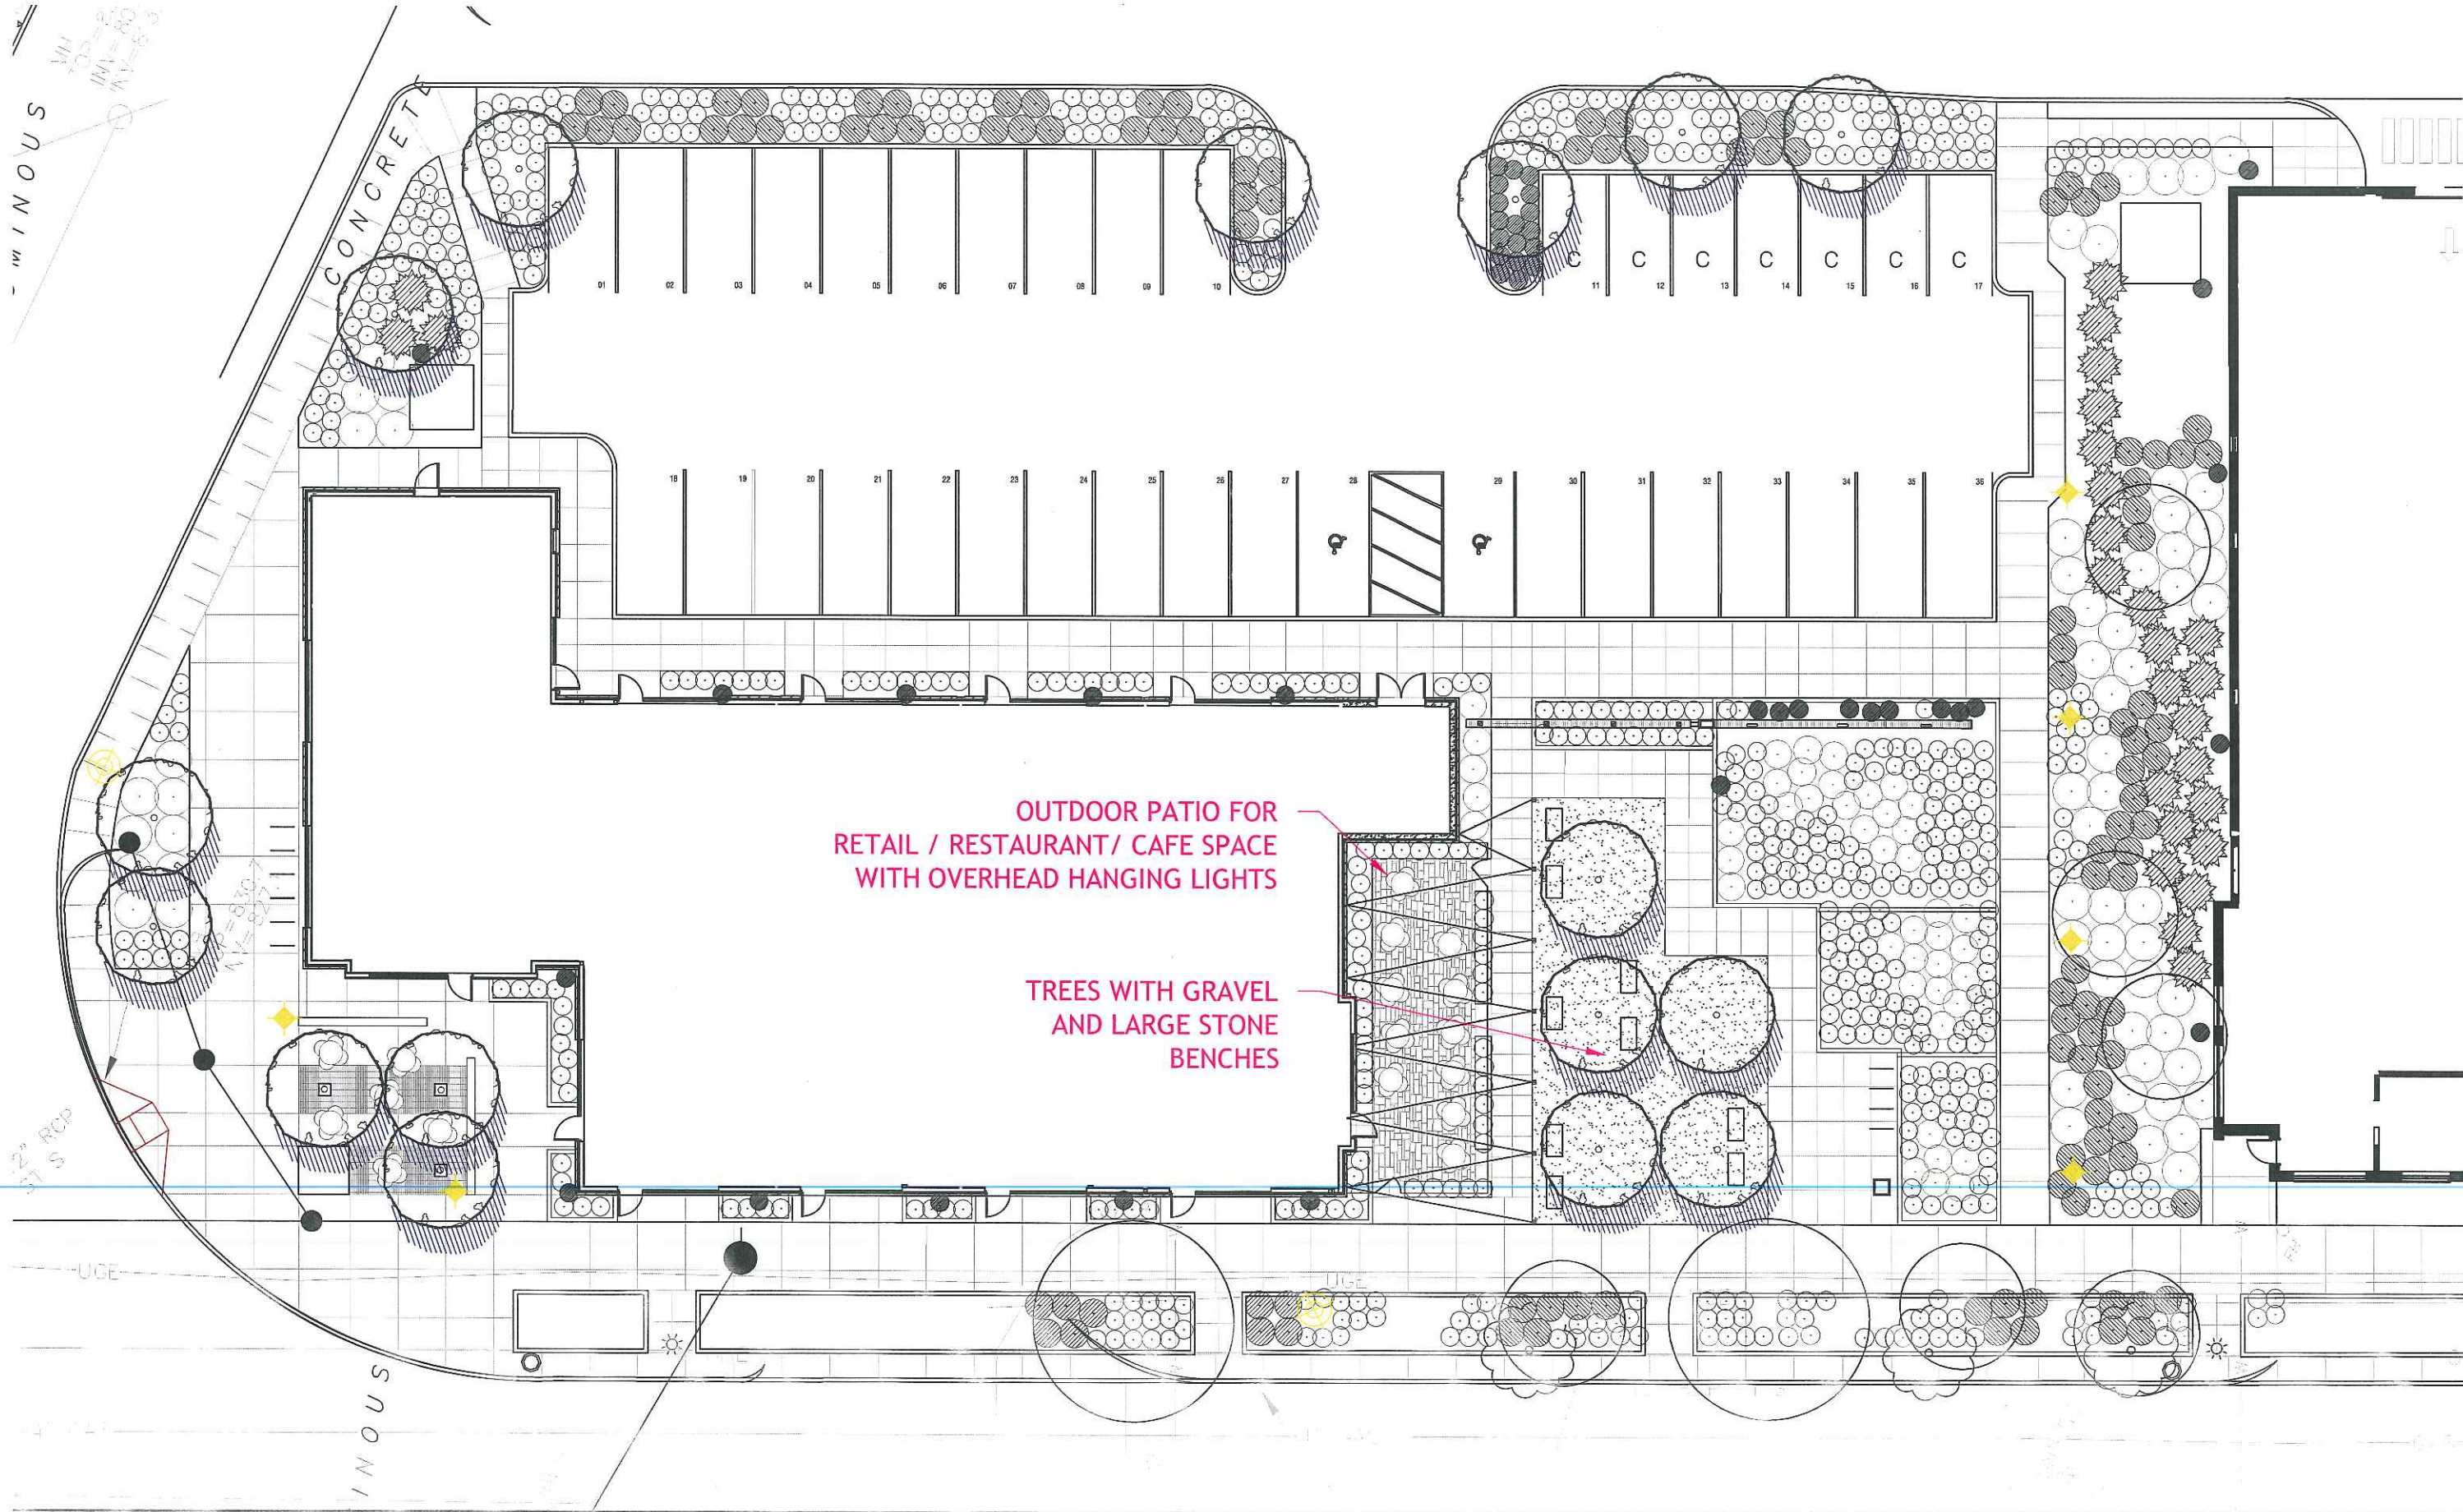

MINOUS
VIH
TOP=2
INV=80
INV=85

OUTDOOR PATIO FOR
RETAIL / RESTAURANT / CAFE SPACE
WITH OVERHEAD HANGING LIGHTS

TREES WITH GRAVEL
AND LARGE STONE
BENCHES

CONCRETE

12" RCP

UCE

MINOUS