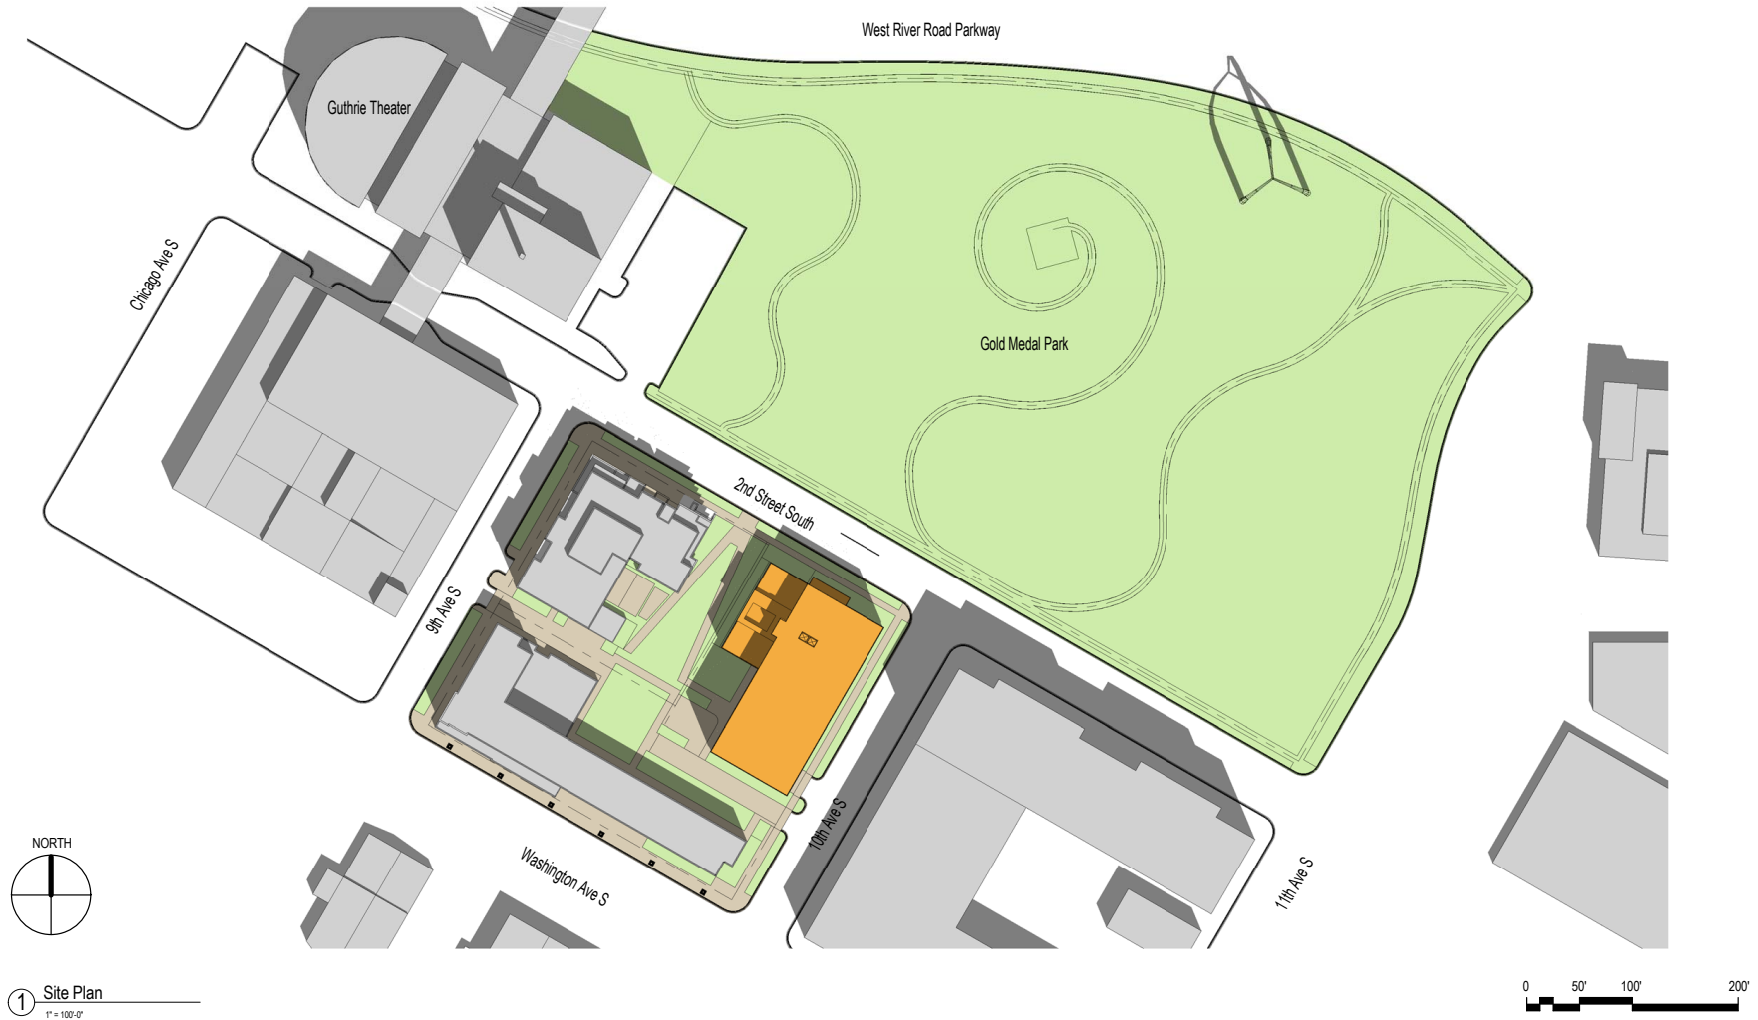

# Site Plan

GOLD MEDAL PLAZA, 10TH AVENUE SOUTH AND 2ND STREET, MINNEAPOLIS, MN 55401

① Site Plan  
1" = 100'-0"

NILS SNYDER, CCIM  
952 837 3020  
[nils.snyder@colliers.com](mailto:nils.snyder@colliers.com)