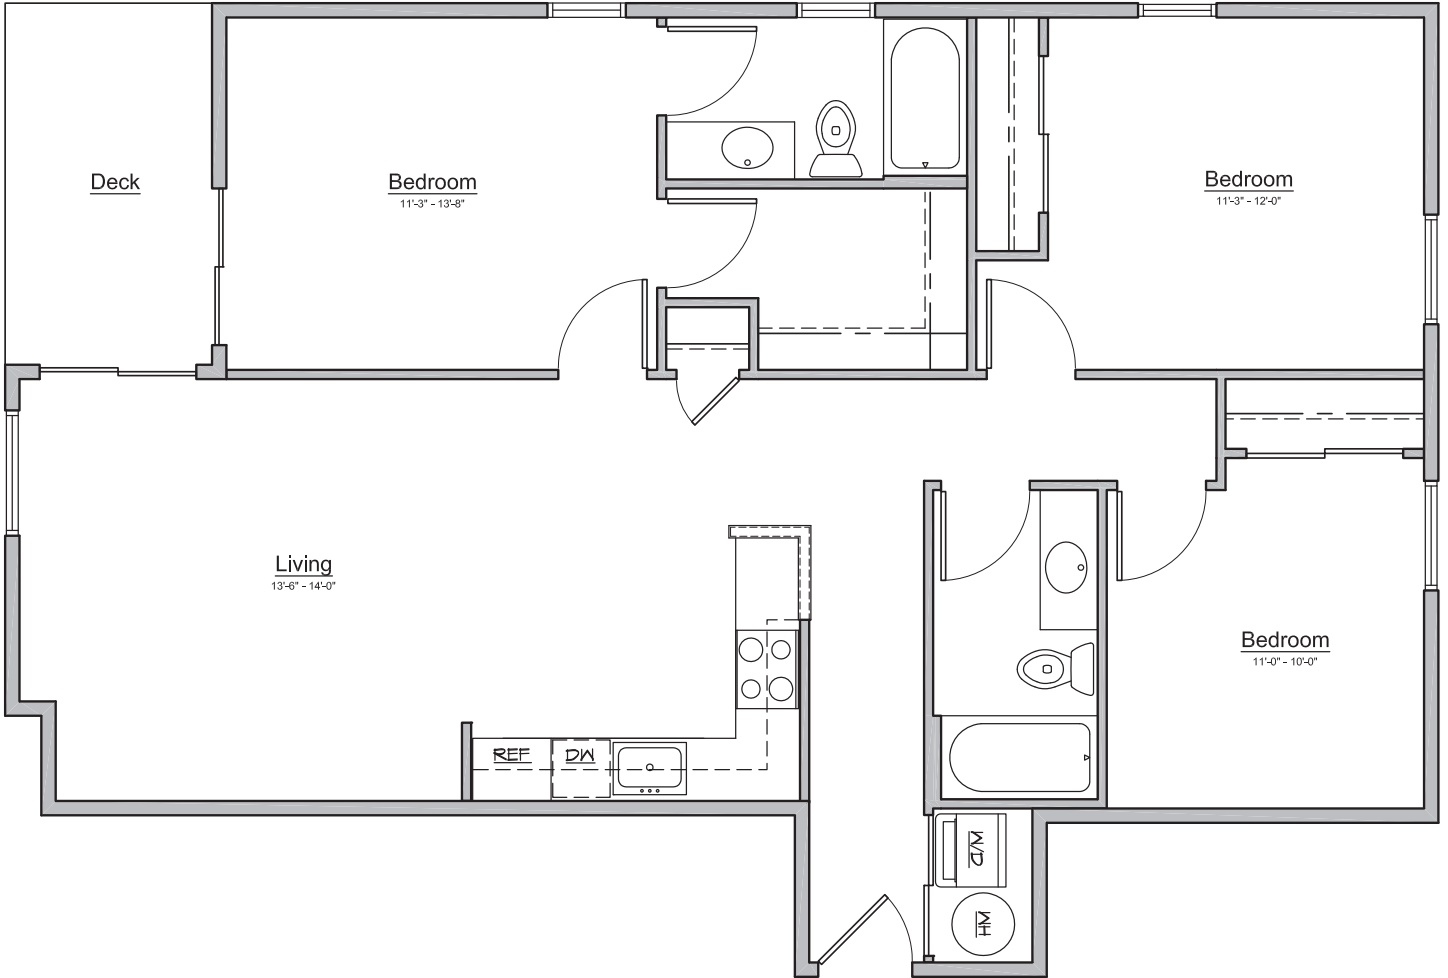

PHOENIX

ON THE FAX

B

2 BEDROOM • 892 SQUARE FEET

All measurements are approximate and may have minor differences in constructed dimensions. Plans, specifications and equipment shown are based on availability and subject to change without notice. Images are intended for illustrative purposes only.

PHOENIX

ON THE FAX

B1

2 BEDROOM • 895 SQUARE FEET

All measurements are approximate and may have minor differences in constructed dimensions. Plans, specifications and equipment shown are based on availability and subject to change without notice. Images are intended for illustrative purposes only.

PHOENIX

ON THE FAX

C

3 BEDROOM • 1111 SQUARE FEET

All measurements are approximate and may have minor differences in constructed dimensions. Plans, specifications and equipment shown are based on availability and subject to change without notice. Images are intended for illustrative purposes only.

PHOENIX

ON THE FAX

D

3 BEDROOM • 1075 SQUARE FEET

All measurements are approximate and may have minor differences in constructed dimensions. Plans, specifications and equipment shown are based on availability and subject to change without notice. Images are intended for illustrative purposes only.