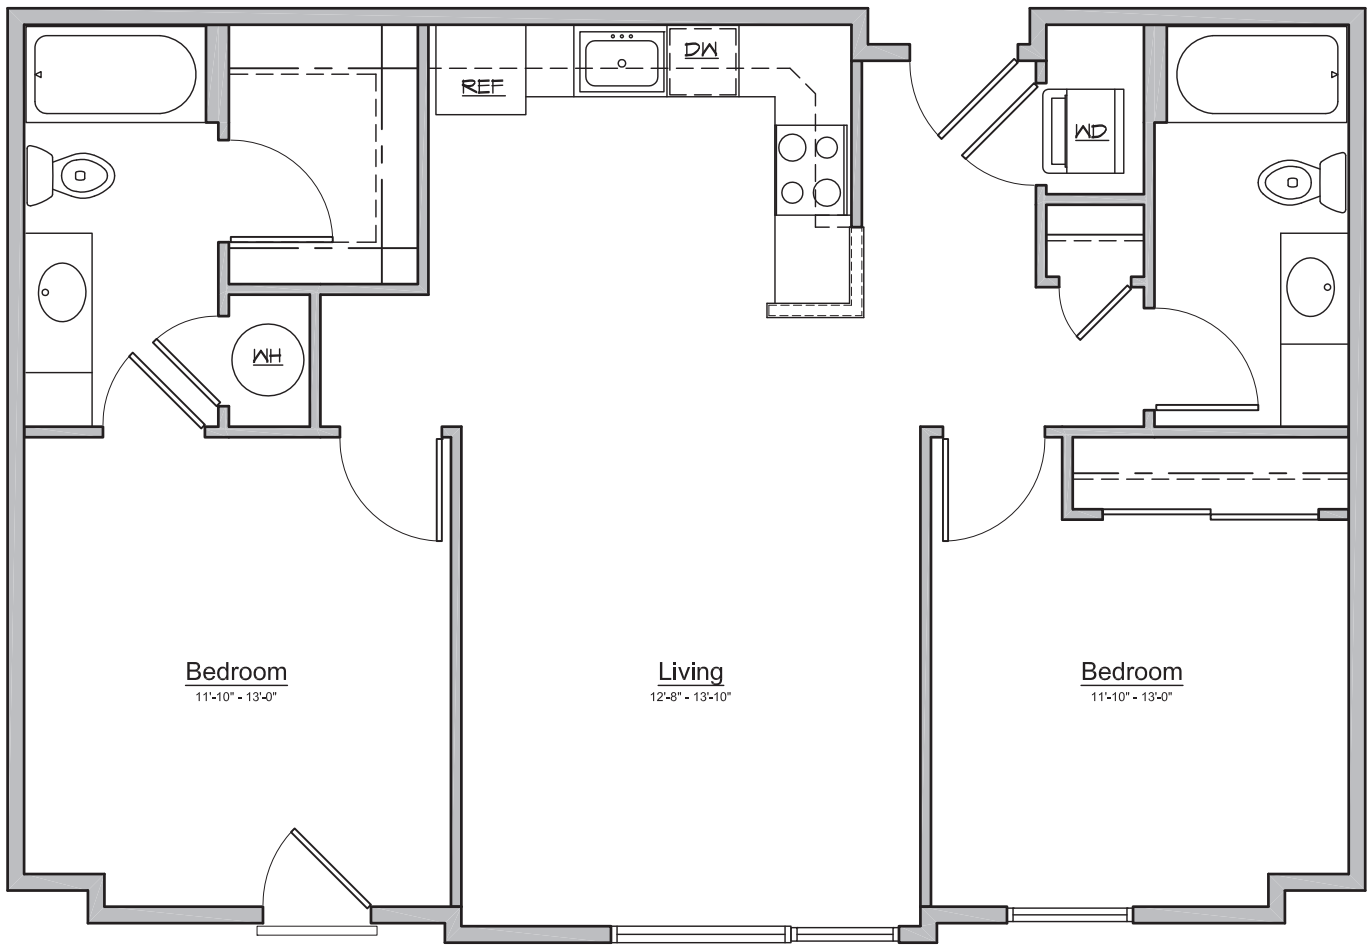

PHOENIX

ON THE FAX

A

1 BEDROOM • 644 SQUARE FEET

All measurements are approximate and may have minor differences in constructed dimensions. Plans, specifications and equipment shown are based on availability and subject to change without notice. Images are intended for illustrative purposes only.

PHOENIX

ON THE FAX

A1

1 BEDROOM • 641 SQUARE FEET

All measurements are approximate and may have minor differences in constructed dimensions. Plans, specifications and equipment shown are based on availability and subject to change without notice. Images are intended for illustrative purposes only.

PHOENIX

ON THE FAX

B

2 BEDROOM • 892 SQUARE FEET

All measurements are approximate and may have minor differences in constructed dimensions. Plans, specifications and equipment shown are based on availability and subject to change without notice. Images are intended for illustrative purposes only.

PHOENIX

ON THE FAX

B1

2 BEDROOM • 895 SQUARE FEET

All measurements are approximate and may have minor differences in constructed dimensions. Plans, specifications and equipment shown are based on availability and subject to change without notice. Images are intended for illustrative purposes only.