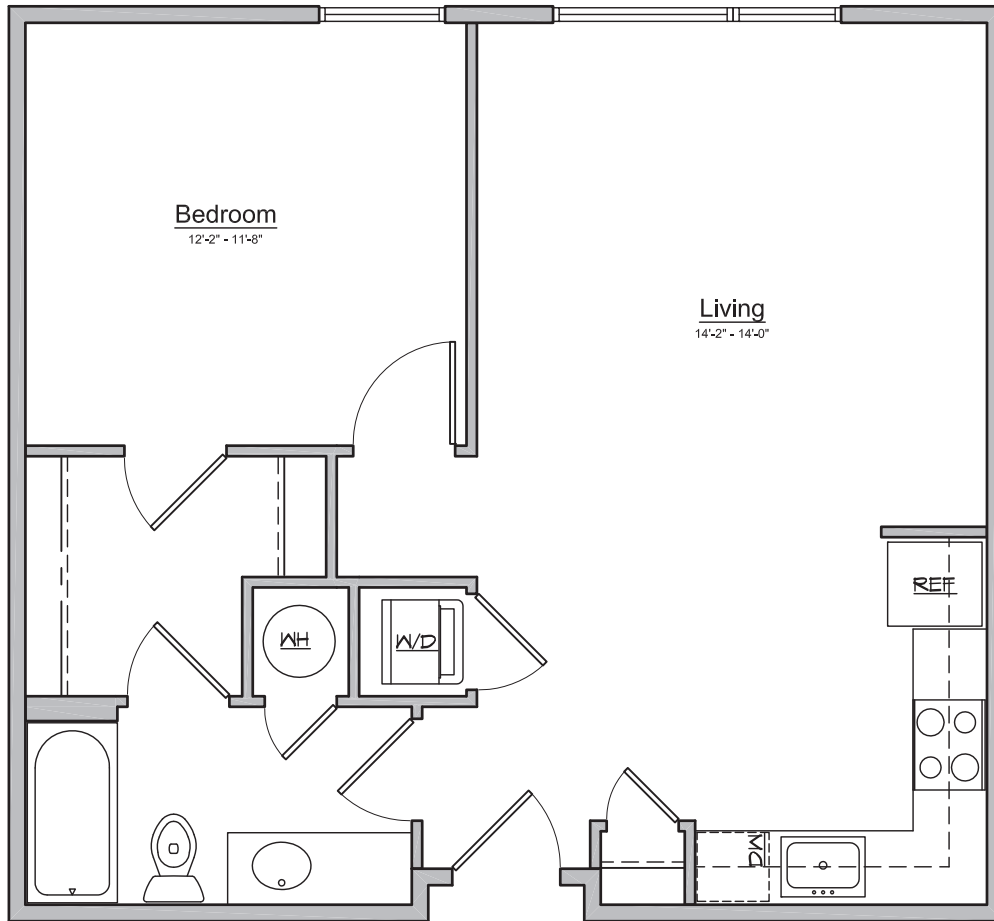

PHOENIX

ON THE FAX

A

1 BEDROOM • 644 SQUARE FEET

All measurements are approximate and may have minor differences in constructed dimensions. Plans, specifications and equipment shown are based on availability and subject to change without notice. Images are intended for illustrative purposes only.

PHOENIX

ON THE FAX

A1

1 BEDROOM • 641 SQUARE FEET

All measurements are approximate and may have minor differences in constructed dimensions. Plans, specifications and equipment shown are based on availability and subject to change without notice. Images are intended for illustrative purposes only.

PHOENIX

ON THE FAX

B

2 BEDROOM • 892 SQUARE FEET

All measurements are approximate and may have minor differences in constructed dimensions. Plans, specifications and equipment shown are based on availability and subject to change without notice. Images are intended for illustrative purposes only.

PHOENIX

ON THE FAX

B1

2 BEDROOM • 895 SQUARE FEET

All measurements are approximate and may have minor differences in constructed dimensions. Plans, specifications and equipment shown are based on availability and subject to change without notice. Images are intended for illustrative purposes only.