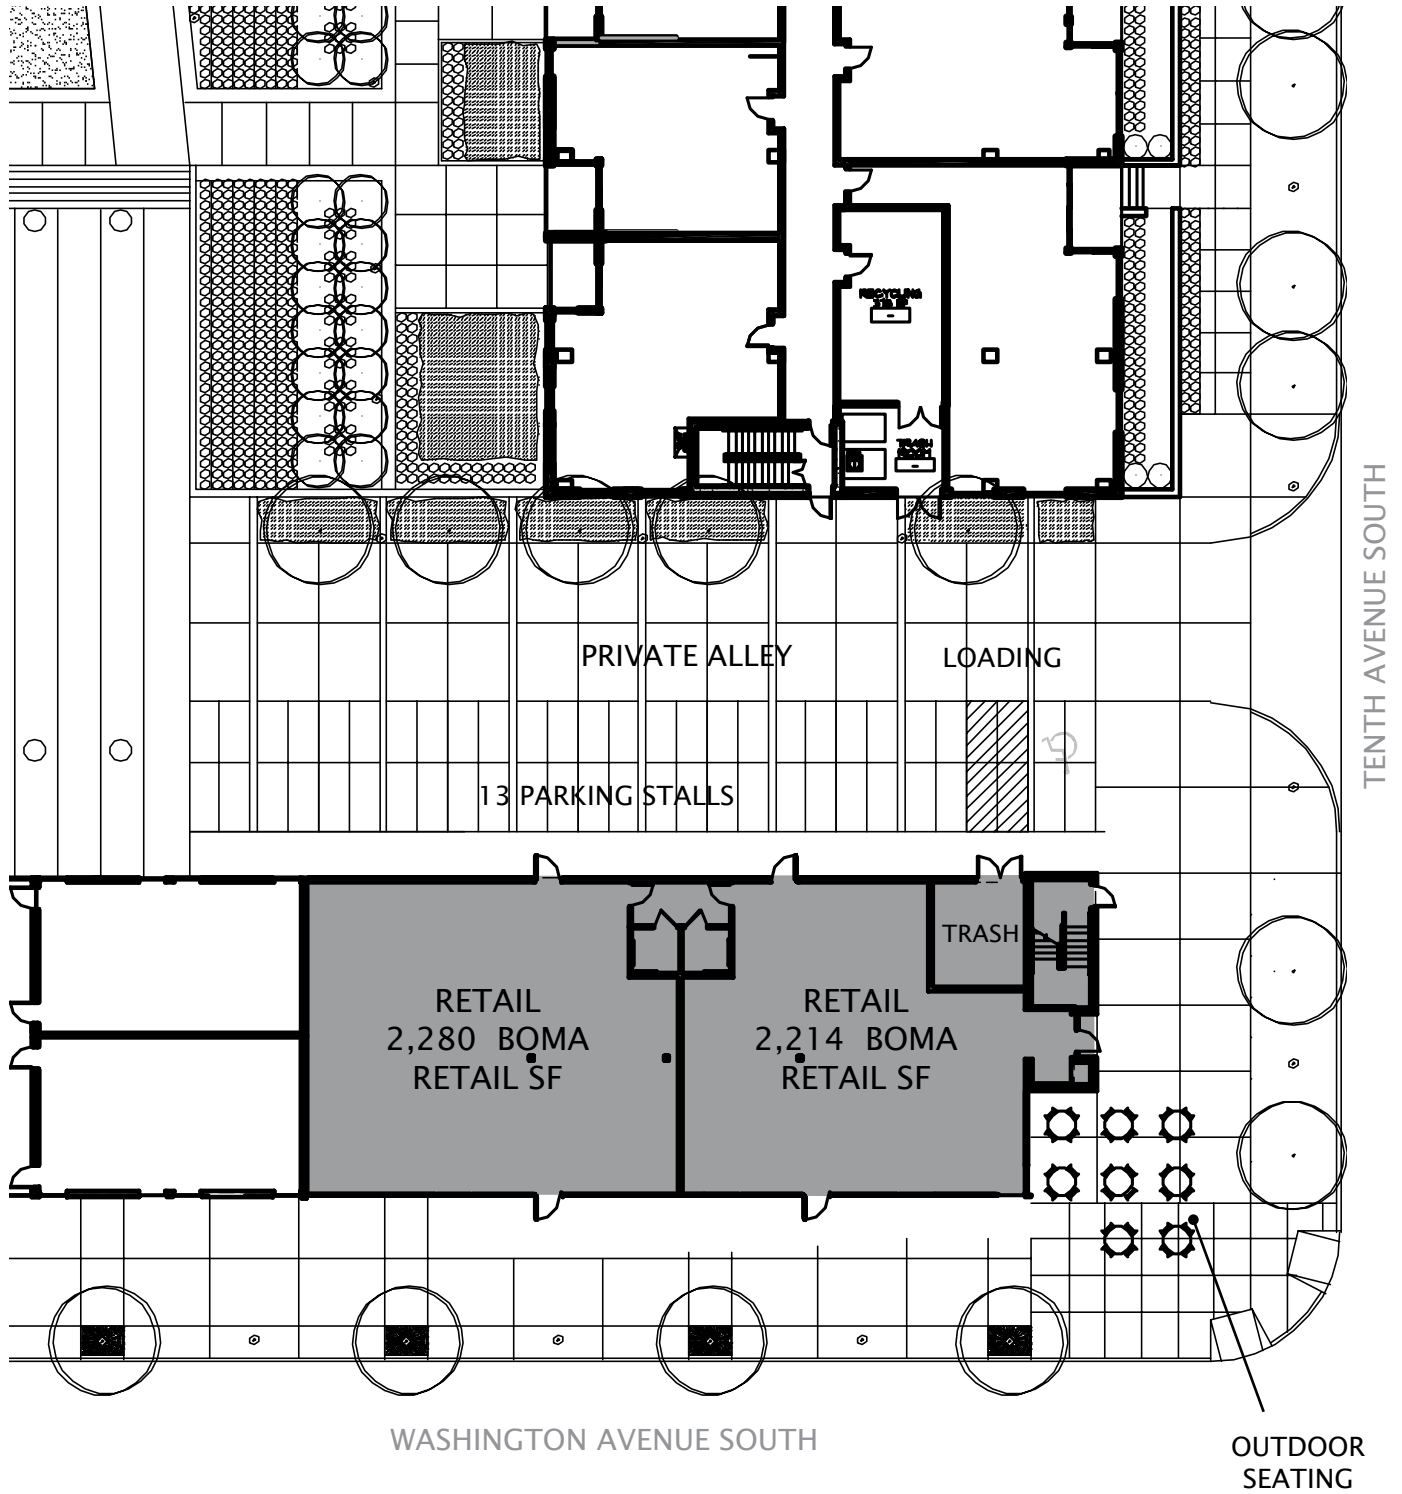

September 2006