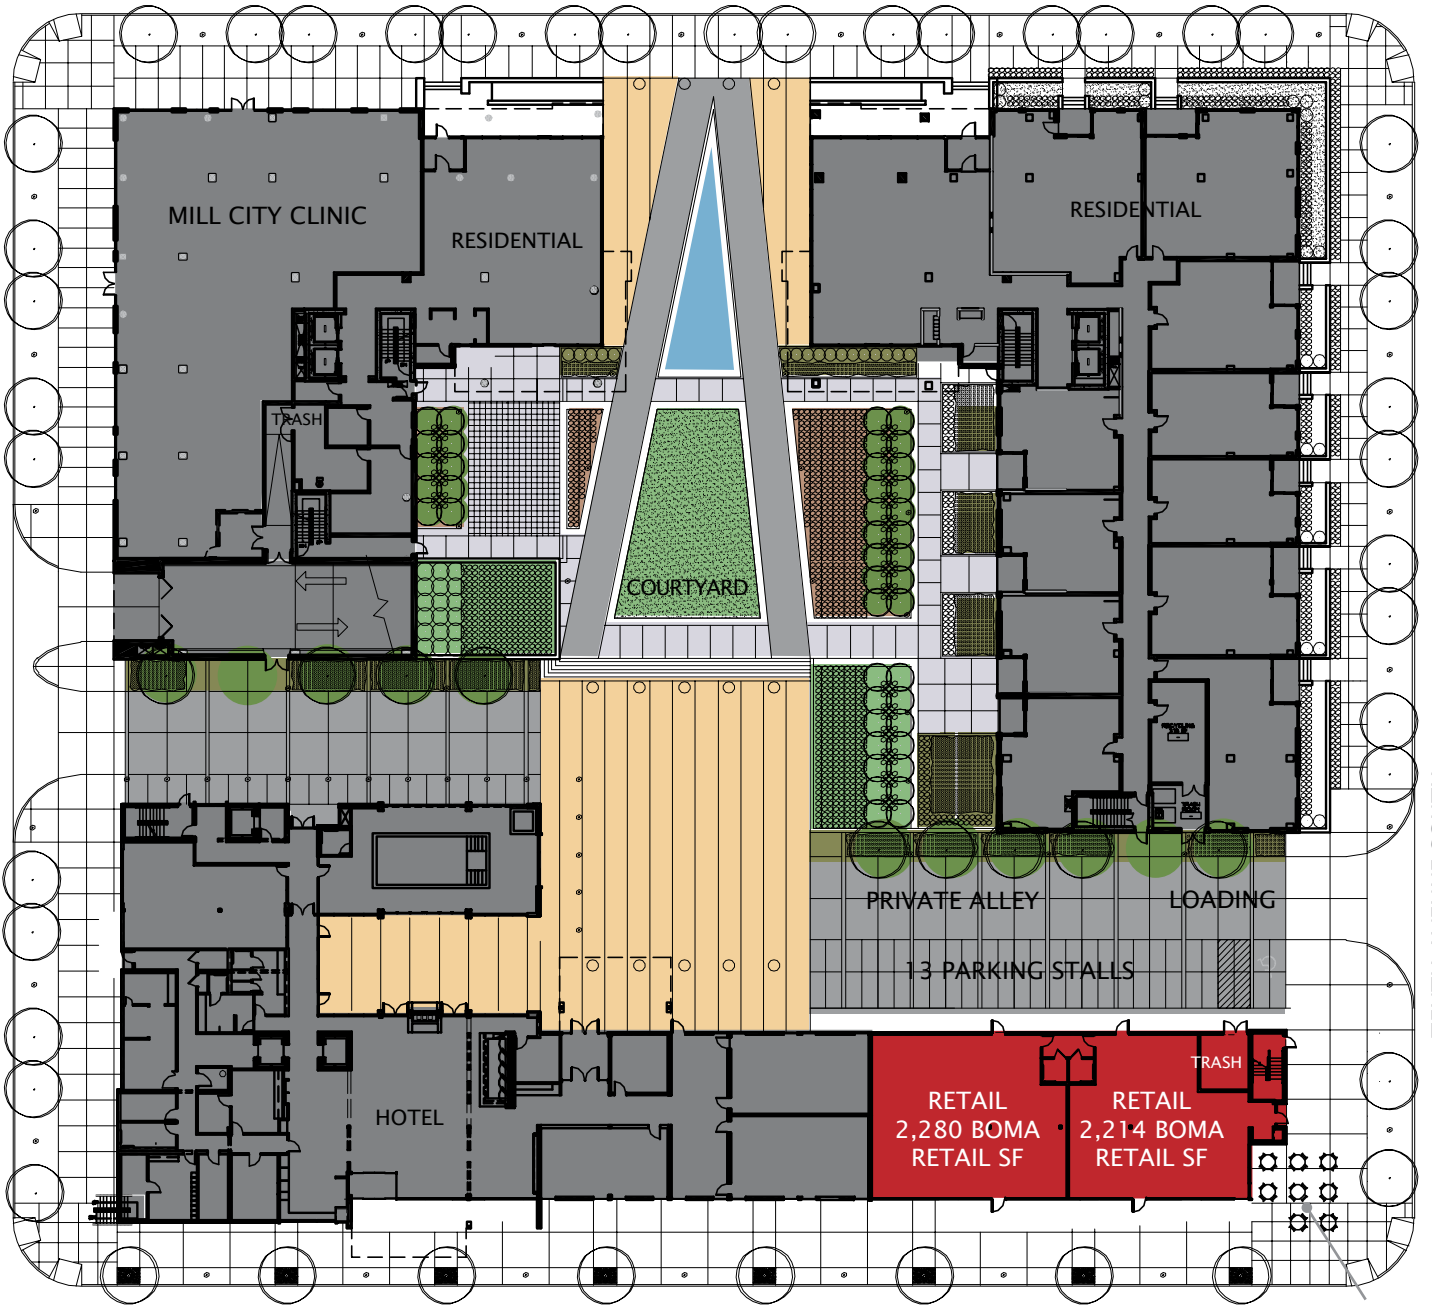

GUTHRIE THEATER

GOLD MEDAL PARK

SECOND STREET SOUTH

PUBLIC PARKING
900+ STALLS

NINTH AVENUE SOUTH

TENTH AVENUE SOUTH

WASHINGTON AVENUE SOUTH

OUTDOOR SEATING

3 BLOCKS TO LIGHT RAIL

September 2006

GUTHRIE THEATER

GOLD MEDAL PARK

SECOND STREET SOUTH

NINTH AVENUE SOUTH

MILL CITY CLINIC

LOBBY

MAIL

FIRE COMMAND

RESIDENCE TRASH

RESIDENCE RECYCLING

TRASH 174 SF

UP

DN

PUBLIC PARKING
900+ STALLS